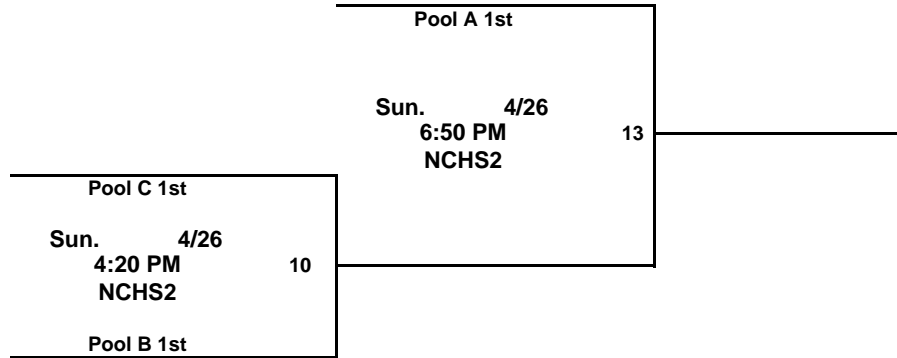

Pool B

	Team	Score	vs.	Team	Score	Day	Date	Time	Location
4	Cy-Fair Shock - Burwell			Barbers Hill		Sat.	4/25	2:50 PM	NCHS3
5	North Channel Lady Cyclones			Cy-Fair Shock - Burwell		Sat.	4/25	5:00 PM	NCHS3
6	Barbers Hill			North Channel Lady Cyclones		Sat.	4/25	7:20 PM	NCHS3

Pool C

	Team	Score	vs.	Team	Score	Day	Date	Time	Location
7	Houston Lady Ballers			Pearland Flames		Sat.	4/25	4:00 PM	NCHS3
8	Houston Havoc			Houston Lady Ballers		Sat.	4/25	6:10 PM	NCHS3
9	Pearland Flames			Houston Havoc		Sat.	4/25	8:30 PM	NCHS3

Pool Records

Pool A Record	W	L
Ft Bend Stars		
Katy Thunder		
Houston Lady Bears		

Pool B Record	W	L
Cy-Fair Shock - Burwell		
North Channel Lady Cyclones		
Barbers Hill		

Pool C Record	W	L
Houston Lady Ballers		
Houston Havoc		
Pearland Flames		

Bracket Play

Championship Bracket

Challenger Bracket

Competitor Bracket