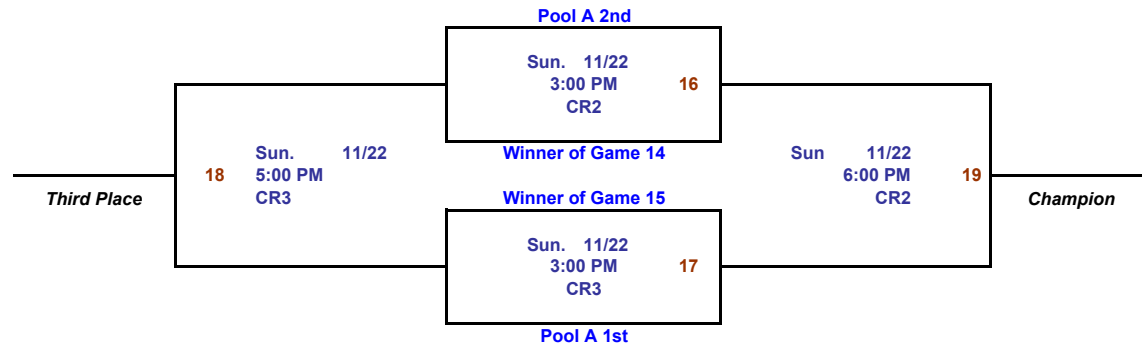

PrimeTime Sports Thanksgiving Shootout
McKinney, Texas
November 21-22, 2009
Under 9 Girls Division

REV.01

Games will be played at McKinney Soccer Complex at Craig Ranch (CR); 6151 Alma Road McKinney, TX 75070

The teams will first play in three pools. The top 2 teams from Pools B and C will advance to Play-In Games, according to their seed, while the 3rd place teams from Pools B and C will play a Challenger Game. The winners of the Play-In Games will join the top 2 seeds from Pool A in Bracket Play. See the tournament rules for tie-breaker procedures. Team and individual awards will be given to the top 3 places in Bracket Play.

Pool Play

Pool A

	Home	Score	vs.	Visitor	Score	Day	Date	Time	Location
1	Solar Montemayor		vs.	Fusion FC White		Sat.	11/21	7:00 PM	CR2
2	FC Dallas Predator 01 Pratt		vs.	Dallas Texans 01 Luna		Sat.	11/21	7:00 PM	CR3
3	FC Dallas Predator 01 Pratt		vs.	Fusion FC White		Sat.	11/21	9:00 PM	CR2
4	Dallas Texans 01 Luna		vs.	Solar Montemayor		Sat.	11/21	9:00 PM	CR3
5	Fusion FC White		vs.	Dallas Texans 01 Luna		Sun.	11/22	12:00 PM	CR2
6	Solar Montemayor		vs.	FC Dallas Predator 01 Pratt		Sun.	11/22	12:00 PM	CR3

Pool B

	Home	Score	vs.	Visitor	Score	Day	Date	Time	Location
7	Southlake Saints Academy		vs.	Solar Red 01 Bates		Sat.	11/21	6:00 PM	CR2
8	Solar Red 01 Bates		vs.	Solar Gold 01 Hollis		Sat.	11/21	8:00 PM	CR2
9	Solar Gold 01 Hollis		vs.	Southlake Saints Academy		Sun.	11/22	9:00 AM	CR2

Pool C

	Home	Score	vs.	Visitor	Score	Day	Date	Time	Location
10	Solar Blue		vs.	Fusion FC Navy		Sat.	11/21	6:00 PM	CR3
11	Fusion FC Navy		vs.	FC Dallas 01 Predator Oglesby		Sat.	11/21	8:00 PM	CR3
12	FC Dallas 01 Predator Oglesby		vs.	Solar Blue		Sun.	11/22	9:00 AM	CR3

Pool Records

Pool A Record	W	L
Solar Montemayor		
FC Dallas Predator 01 Pratt		
Dallas Texans 01 Luna		
Fusion FC White		

Pool B Record	W	L
Southlake Saints Academy		
Solar Gold 01 Hollis		
Solar Red 01 Bates		

Pool C Record	W	L
Solar Blue		
FC Dallas 01 Predator Oglesby		
Fusion FC Navy		

Challenger Game

	Home	Score	vs.	Visitor	Score	Day	Date	Time	Location
13	Pool C 3rd		vs.	Pool B 3rd		Sun.	11/22	4:00 PM	CR3

Play-In Games

	Home	Score	vs.	Visitor	Score	Day	Date	Time	Location
14	Pool B 1st		vs.	Pool C 2nd		Sun.	11/22	1:00 PM	CR2
15	Pool C 1st		vs.	Pool B 2nd		Sun.	11/22	1:00 PM	CR3

It is the Coach's responsibility to check the web page for any schedule changes. At check-in, please review your schedule in the Coach's Packet to be assured you have the most current schedule (compare Rev. #s on the top right corner of the page).

CHAMPIONSHIP BRACKET

Home Team on Bottom

It is the Coach's responsibility to check the web page for any schedule changes. At check-in, please review your schedule in the Coach's Packet to be assured you have the most current schedule (compare Rev. #s on the top right corner of the page).