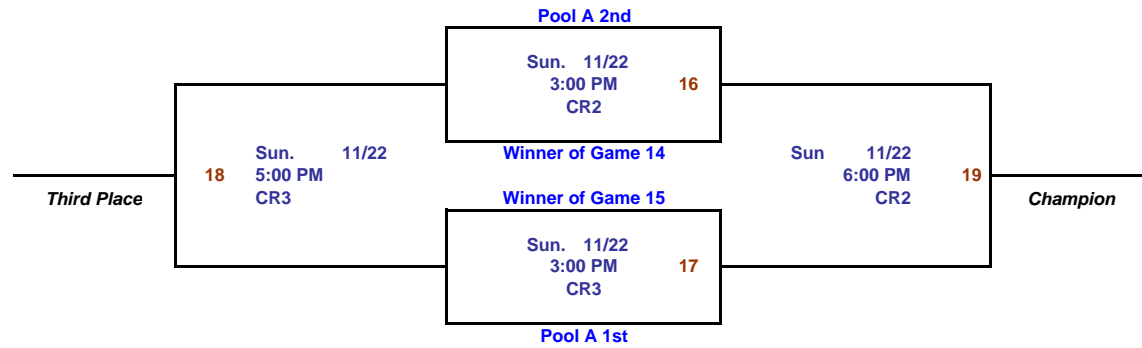

PrimeTime Sports Thanksgiving Shootout
McKinney, Texas
November 21-22, 2009
Under 9 Girls Division

REV.01

Games will be played at McKinney Soccer Complex at Craig Ranch (CR); 6151 Alma Road McKinney, TX 75070

The teams will first play in three pools. The top 2 teams from Pools B and C will advance to Play-In Games, according to their seed, while the 3rd place teams from Pools B and C will play a Challenger Game. The winners of the Play-In Games will join the top 2 seeds from Pool A in Bracket Play. See the tournament rules for tie-breaker procedures. Team and individual awards will be given to the top 3 places in Bracket Play.

Pool Play

Pool A

	Home	Score	vs.	Visitor	Score	Day	Date	Time	Location
1	Solar Montemayor		vs.	Fusion FC White		Sat.	11/21	7:00 PM	CR2
2	FC Dallas Predator 01 Pratt		vs.	Dallas Texans 01 Luna		Sat.	11/21	7:00 PM	CR3
3	FC Dallas Predator 01 Pratt		vs.	Fusion FC White		Sat.	11/21	9:00 PM	CR2
4	Dallas Texans 01 Luna		vs.	Solar Montemayor		Sat.	11/21	9:00 PM	CR3
5	Fusion FC White		vs.	Dallas Texans 01 Luna		Sun.	11/22	12:00 PM	CR2
6	Solar Montemayor		vs.	FC Dallas Predator 01 Pratt		Sun.	11/22	12:00 PM	CR3

Pool B

	Home	Score	vs.	Visitor	Score	Day	Date	Time	Location
7	Southlake Saints Academy		vs.	Solar Red 01 Bates		Sat.	11/21	6:00 PM	CR2
8	Solar Red 01 Bates		vs.	Solar Gold 01 Hollis		Sat.	11/21	8:00 PM	CR2
9	Solar Gold 01 Hollis		vs.	Southlake Saints Academy		Sun.	11/22	9:00 AM	CR2

Pool C

	Home	Score	vs.	Visitor	Score	Day	Date	Time	Location
10	Solar Blue		vs.	Fusion FC Navy		Sat.	11/21	6:00 PM	CR3
11	Fusion FC Navy		vs.	FC Dallas 01 Predator Oglesby		Sat.	11/21	8:00 PM	CR3
12	FC Dallas 01 Predator Oglesby		vs.	Solar Blue		Sun.	11/22	9:00 AM	CR3

Pool Records

Pool A Record	W	L
Solar Montemayor		
FC Dallas Predator 01 Pratt		
Dallas Texans 01 Luna		
Fusion FC White		

Pool B Record	W	L
Southlake Saints Academy		
Solar Gold 01 Hollis		
Solar Red 01 Bates		

Pool C Record	W	L
Solar Blue		
FC Dallas 01 Predator Oglesby		
Fusion FC Navy		

Challenger Game

	Home	Score	vs.	Visitor	Score	Day	Date	Time	Location
13	Pool C 3rd		vs.	Pool B 3rd		Sun.	11/22	4:00 PM	CR3

Play-In Games

	Home	Score	vs.	Visitor	Score	Day	Date	Time	Location
14	Pool B 1st		vs.	Pool C 2nd		Sun.	11/22	1:00 PM	CR2
15	Pool C 1st		vs.	Pool B 2nd		Sun.	11/22	1:00 PM	CR3

It is the Coach's responsibility to check the web page for any schedule changes. At check-in, please review your schedule in the Coach's Packet to be assured you have the most current schedule (compare Rev. #s on the top right corner of the page).

CHAMPIONSHIP BRACKET

Home Team on Bottom

It is the Coach's responsibility to check the web page for any schedule changes. At check-in, please review your schedule in the Coach's Packet to be assured you have the most current schedule (compare Rev. #s on the top right corner of the page).