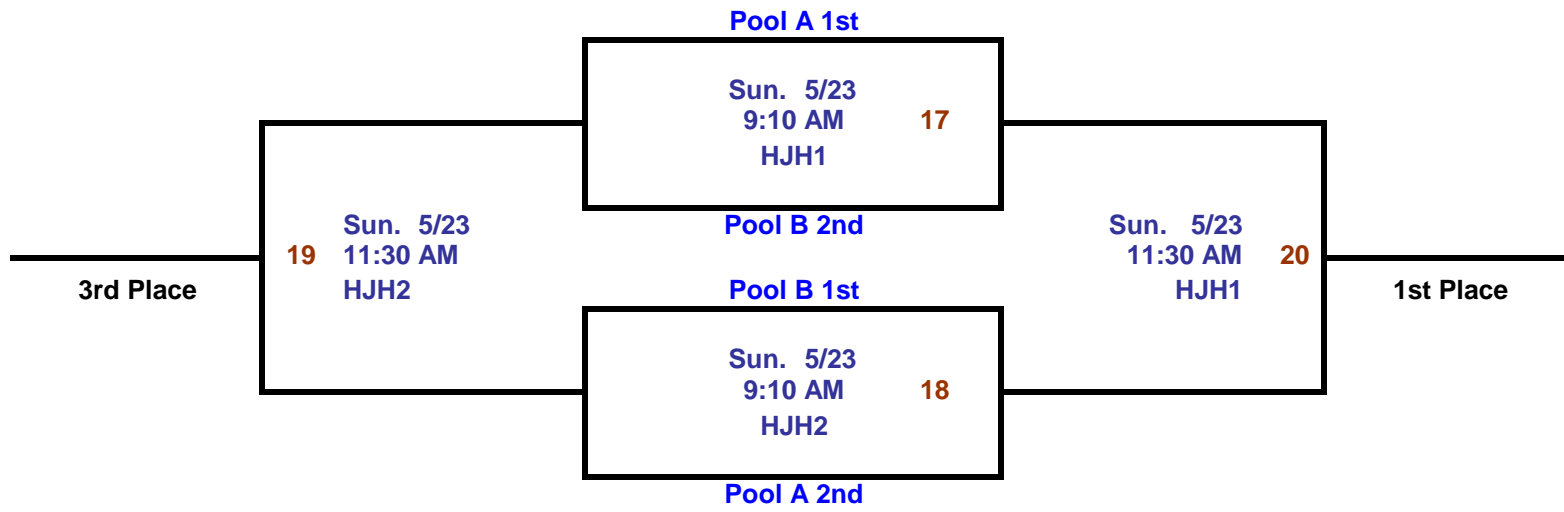

Pool B

	Home Team	Score	vs.	Visiting Team	Score	Day	Date	Time	Court
7	GT Beasts		vs.	Bees 2016		Sat.	5/22	4:20 PM	HJH1
8	HoopHunter Hustlers		vs.	Wylie Extreme		Sat.	5/22	4:20 PM	HJH2
9	Wylie Extreme		vs.	GT Beasts		Sat.	5/22	6:50 PM	HJH1
10	Bees 2016		vs.	HoopHunter Hustlers		Sat.	5/22	6:50 PM	HJH2
11	GT Beasts		vs.	HoopHunter Hustlers		Sat.	5/22	9:10 PM	HJH1
12	Wylie Extreme		vs.	Bees 2016		Sat.	5/22	9:10 PM	HJH2

Pool A Record	W	L
MiSFITS		
Stpehenville Bees		
Excel		
Lake Country Heat		

Pool B Record	W	L
GT Beasts		
HoopHunter Hustlers		
Wylie Extreme		
Bees 2016		

It is the Coach's responsibility to check the web page for any schedule changes. At check-in, please review your schedule in the Coach's Packet to be assured you have the most current schedule (compare Rev. #s on the top right corner of the page).

Bracket Play

Championship Bracket

The team listed on the top of the bracket is the home team.

Challenger Bracket

The team listed on the top of the bracket is the home team.