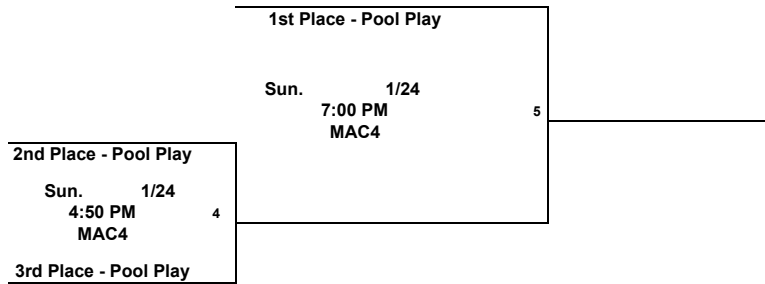

**2010 Winter Blast - King Classic**  
**Lewisville, TX**  
**January 23, 2010'**  
**7th/8th Grade Girls Division**

REV.01

**REGISTER NOW** for the 2009-2010 Tournament Seasons –

✓ <b>January 30-31</b> – Lewisville	✓ <b>February 27-28</b> – Dallas & Forney
✓ <b>February 6</b> – Forney (1-day)	✓ <b>March 6-7</b> – Lewisville
✓ <b>February 13-14</b> – Lewisville	✓ <b>March 13-14</b> – Lewisville
✓ <b>February 20-21</b> – Arlington	✓ <b>March 20-21</b> – Arlington

The teams will first play in a 3 team pool. The teams will then advance to Bracket Play, according to their seed. See the tournament rules for tie-breaker procedures. Team

**Pool Play**

	Home Team	Score	vs.	Visiting Team	Score	Day	Date	Time	Court
1	Dallas Jr Stars			Flyin' Illini		Sun.	1/24	10:10 AM	MAC4
2	East Texas Rattlers			Dallas Jr Stars		Sun.	1/24	12:25 PM	MAC4
3	Flyin' Illini			East Texas Rattlers		Sun.	1/24	2:35 PM	MAC4

**Pool Records**

Team	W	L
Dallas Jr Stars		
East Texas Rattlers		
Flyin' Illini		

**Championship Bracket**

The team listed on the top of the bracket is the home team.

It is the Coach's responsibility to check the web page for any schedule changes. At check-in, please review your schedule in the Coach's Packet to be assured you have the most current schedule (compare Rev. #s on the top right corner of the page).