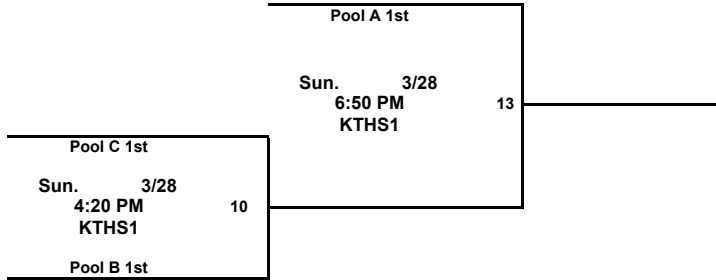

Bracket Play

REGISTER NOW for the 2009-2010 Tournament Season –

<ul style="list-style-type: none"> ✓ April 10-11 – Humble/Katy ✓ April 17-18 – Stafford ✓ April 24-25 – New Caney ✓ May 1-2 – Stafford & Woodlands 	<ul style="list-style-type: none"> ✓ May 8-9 – Woodlands/Humble ✓ May 14-16 – Woodlands/Humble/Katy ✓ May 21-23 – Katy ✓ May 28-30 – Woodlands/Humble
--	---

On-line registration is available at www.primetimesportz.com.
For more information, call 972-355-3788 ext. 1

Championship Bracket

The team listed on the top of the bracket is the home team.

Challenger Bracket

The team listed on the top of the bracket is the home team.

Competitor Bracket

The team listed on the top of the bracket is the home team.