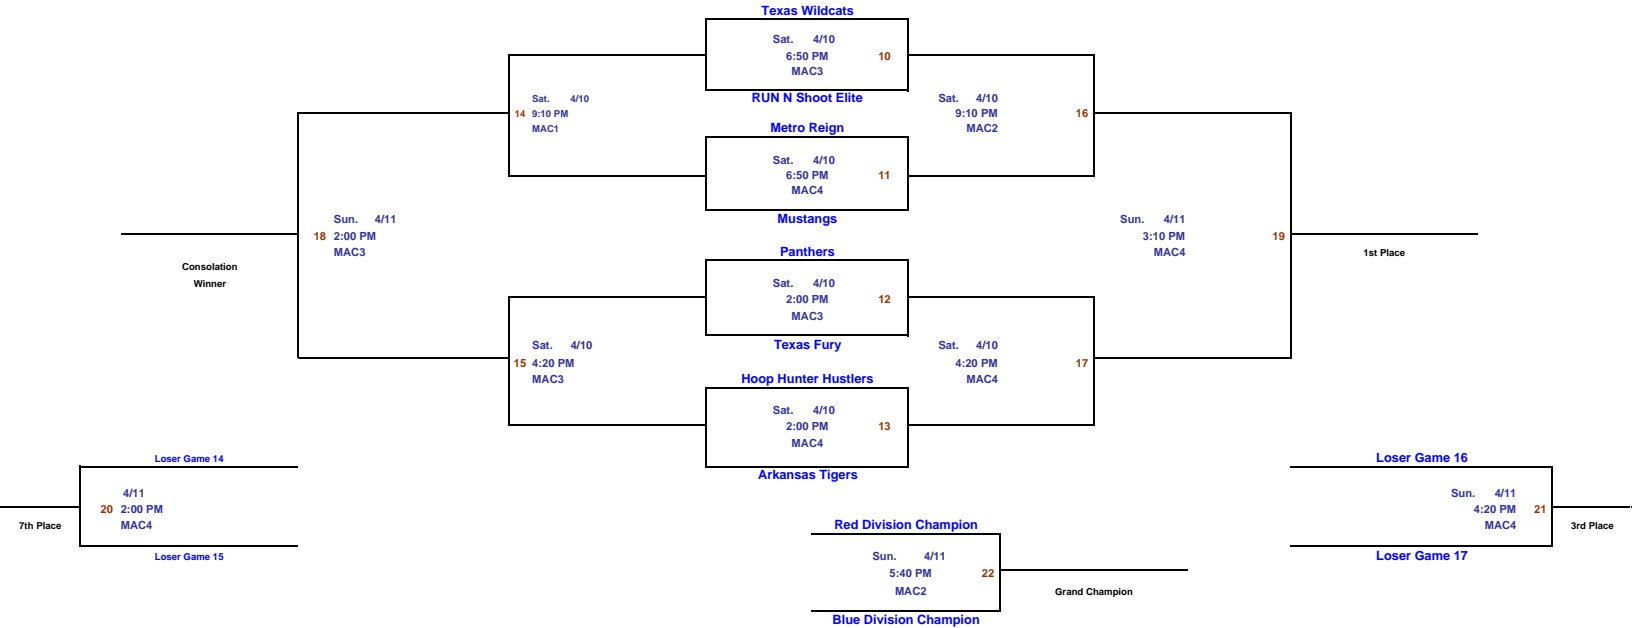

2010 Spring Shootout
Frisco/Lewisville
April 10-11, 2010

7th Grade Boys - Blue Division

REGISTER NOW for the 2009-2010 Tournament Seasons –

- ✓ April 17-18 – Denton & Shreveport
- ✓ April 17-18 – Abilene & Waco
- ✓ April 24-25 – Amarillo & Wichita Falls
- ✓ April 24-25 – Keller & Forney
- ✓ May 1-2 – Carrollton/Lewisville
- ✓ May 1-2 – Granbury & Marshall
- ✓ May 8-9 – Lewisville & Arlington
- ✓ May 8-9 – Austin & Lubbock

On-line registration is available at www.primetimesportz.com.
For more information, call 972-355-3788 ext. 1

Games will be played at MAC: 200 W. Continental Drive, Lewisville, TX 75067 AND/OR FieldHouse (FH): 6155 Sports Village Road, Frisco, TX 75035

The teams will play in a traditional 8 team bracket. The Champion of the Blue Division will play the Champion of the Red Division in the Grand Championship Game. Team and individual awards will be given to the top 3 places. Individual awards will be given to the Consolation Winner. Individual awards will also be given to the Grand Champion.