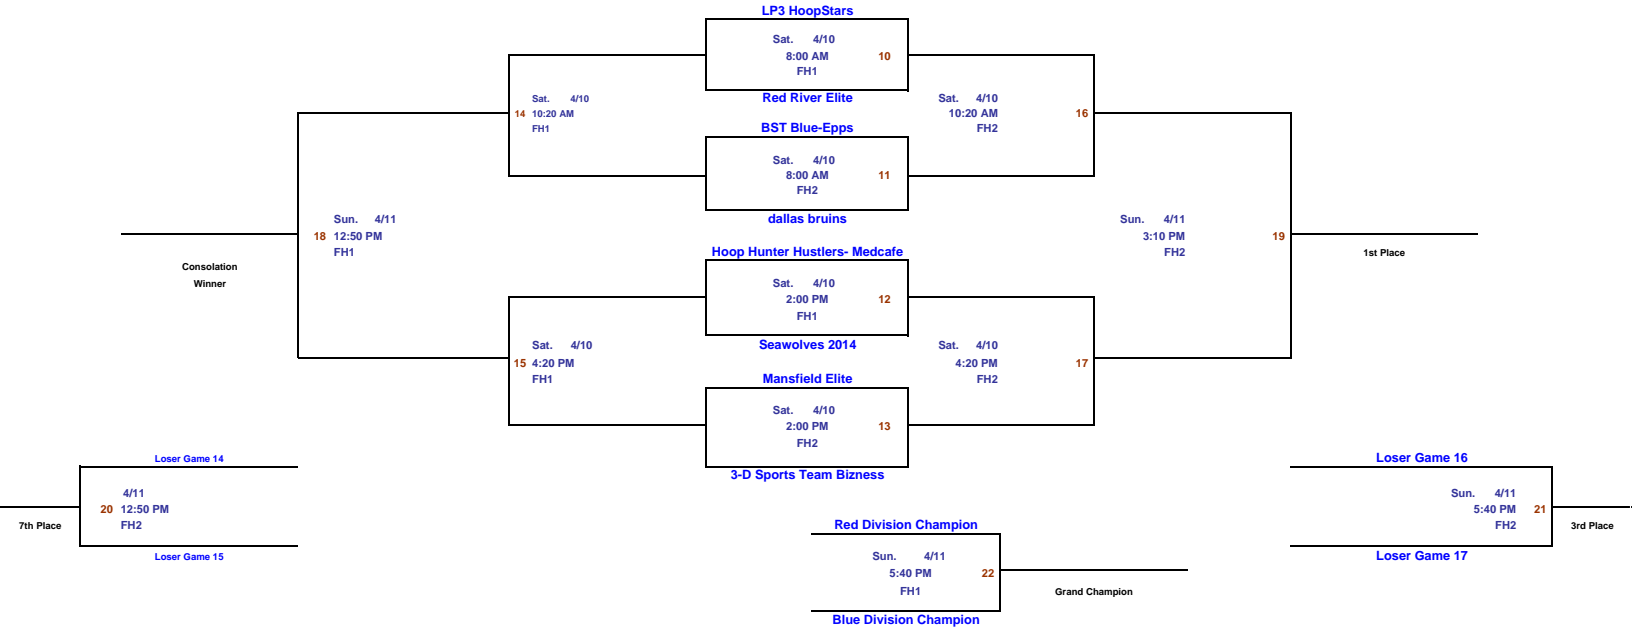

2010 Spring Shootout
Frisco/Lewisville
April 10-11, 2010

8th Grade Boys - Blue Division

REGISTER NOW for the 2009-2010 Tournament Seasons –

- ✓ April 17-18 – Denton & Shreveport
- ✓ April 17-18 – Abilene & Waco
- ✓ April 24-25 – Amarillo & Wichita Falls
- ✓ April 24-25 – Keller & Forney
- ✓ May 1-2 – Carrollton/Lewisville
- ✓ May 1-2 – Granbury & Marshall
- ✓ May 8-9 – Lewisville & Arlington
- ✓ May 8-9 – Austin & Lubbock

On-line registration is available at www.primetimesportz.com.
For more information, call 972-355-3788 ext. 1

Games will be played at MAC: 200 W. Continental Drive, Lewisville, TX 75067 AND/OR FieldHouse (FH): 6155 Sports Village Road, Frisco, TX 75035

The teams will play in a traditional 8 team bracket. The Champion of the Blue Division will play the Champion of the Red Division in the Grand Championship Game. Team and individual awards will be given to the top 3 places. Individual awards will be given to the Consolation Winner. Individual awards will also be given to the Grand Champion.