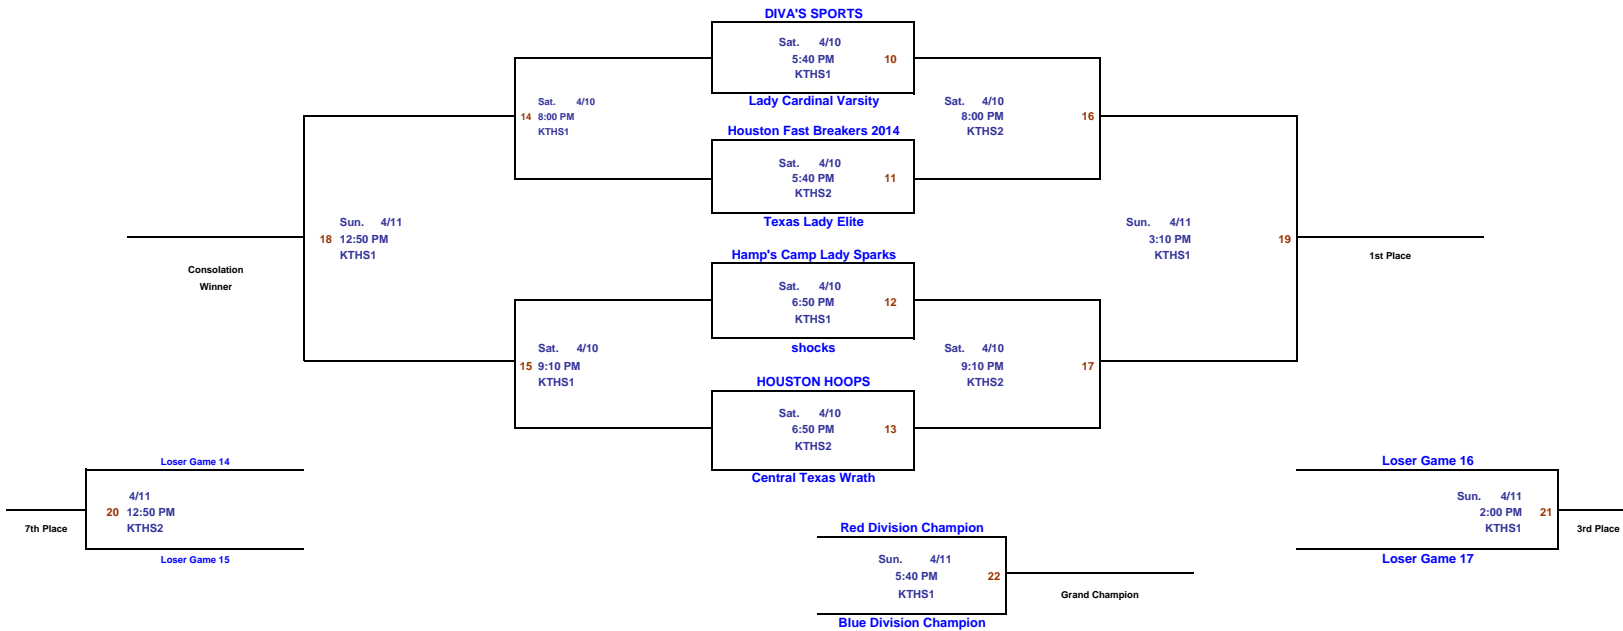

**2010 Spring Shootout
Katy, TX
April 10-11, 2010
9th/10th Grade Girls - Blue Division**

REGISTER NOW for the 2009-2010 Tournament Season –

✓ April 17-18 – Stafford	✓ May 14-16 – Woodlands/Humble/Katy
✓ April 24-25 – New Caney	✓ May 21-23 – Katy
✓ May 1-2 – Stafford & Woodlands	✓ May 28-30 – Woodlands/Humble
✓ May 8-9 – Woodlands/Humble	✓ June 4-6 – New Caney

On-line registration is available at www.primetimesportz.com.
For more information, call 972-355-3788 ext. 1

Games will be played at Katy Taylor High School (KTHS): 20700 Kingsland Blvd, Katy, TX 77450 AND Cinco Ranch High School (CRHS): 23440 Cinco Ranch Blvd., Katy, TX 77494

The teams will play in a traditional 8 team bracket. The Champion of the Blue Division will play the Champion of the Red Division in the Grand Championship Game. Team and individual awards will be given to the top 3 places. Individual awards will be given to the Consolation Winner. Individual awards will also be given to the Grand Champion.

The team listed on the top of the bracket is the home team.