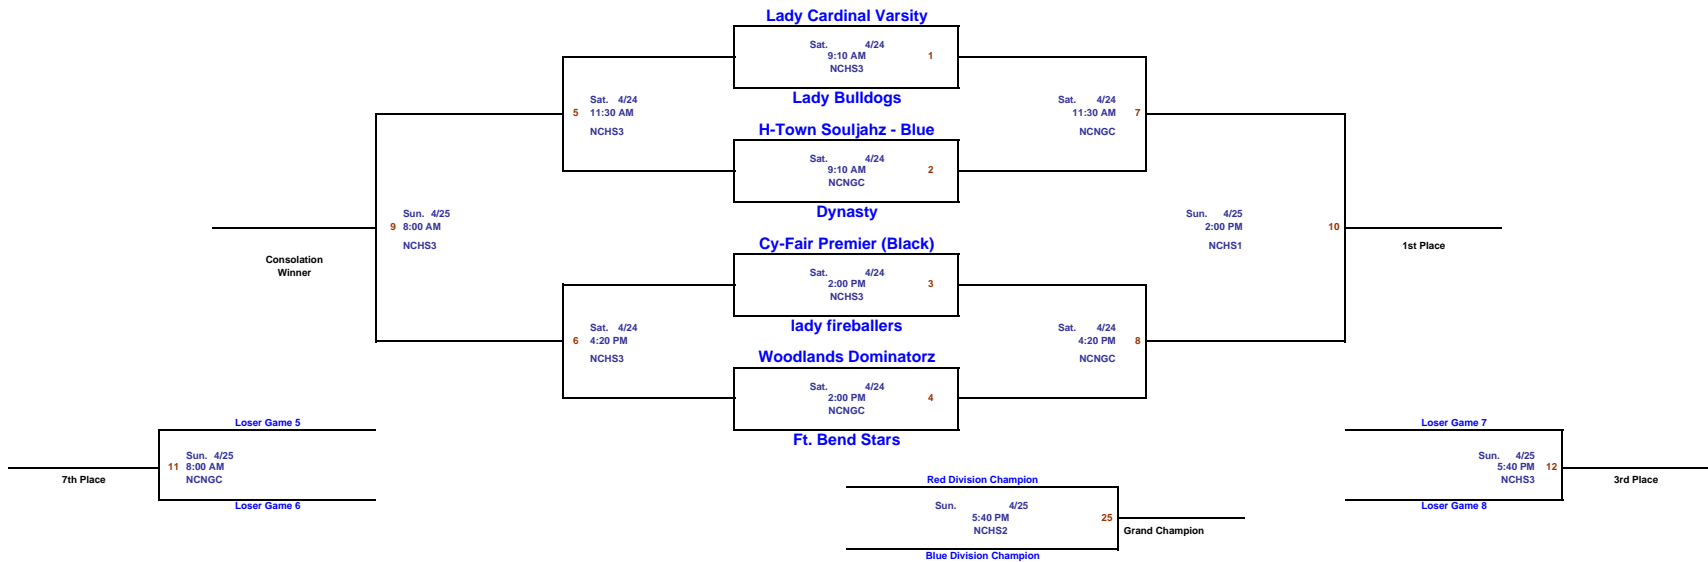

**2010 Spring Shootout
New Caney, TX
April 24-25, 2010
9th/10th Grade Girls - Red Division**

REV. 00

REGISTER NOW for the 2009-2010 Tournament Season -

✓ May 1-2 - Stafford & Woodlands	✓ May 28-30 - Woodlands/Humble
✓ May 8-9 - Woodlands/Humble	✓ June 4-6 - New Caney
✓ May 14-16 - Woodlands/Humble/Katy	✓ June 11-13 - Woodlands/Humble
✓ May 21-23 - Katy	✓ June 18-20 - New Caney

On-line registration is available at www.primetimesportz.com.
For more information, call 972-355-3788 ext. 1

Games will be played at New Caney High School (NCHS): 2165 Loop 494, New Caney, TX 77357 AND/OR White Oak Middle School (WOMS): 24161 Briar Berry Lane, Porter, TX 77365 AND/OR New Caney 6th Grade Center (NCSGC): 22784 US Highway 59, Porter, TX 77365 AND/OR New Caney 9th Grade Center (NCNGC): 21650 Loop 494, New Caney, TX 77357 AND/OR Keefer Crossing Middle School (KCMS): 20350 FM 1485, New Caney, TX

The teams will play in a traditional 8 team bracket. Team and individual awards will be given to the top 3 places. Individual awards will be given to the Consolation Winner. Additional individual awards will be given to the Grand Champion.

It is the Coach's responsibility to check the web page for any schedule changes. At check-in, please review your schedule in the Coach's Packet to be assured you have the most current schedule (compare Rev. #s on the top right corner of the page). Once tournament play has started, you need to