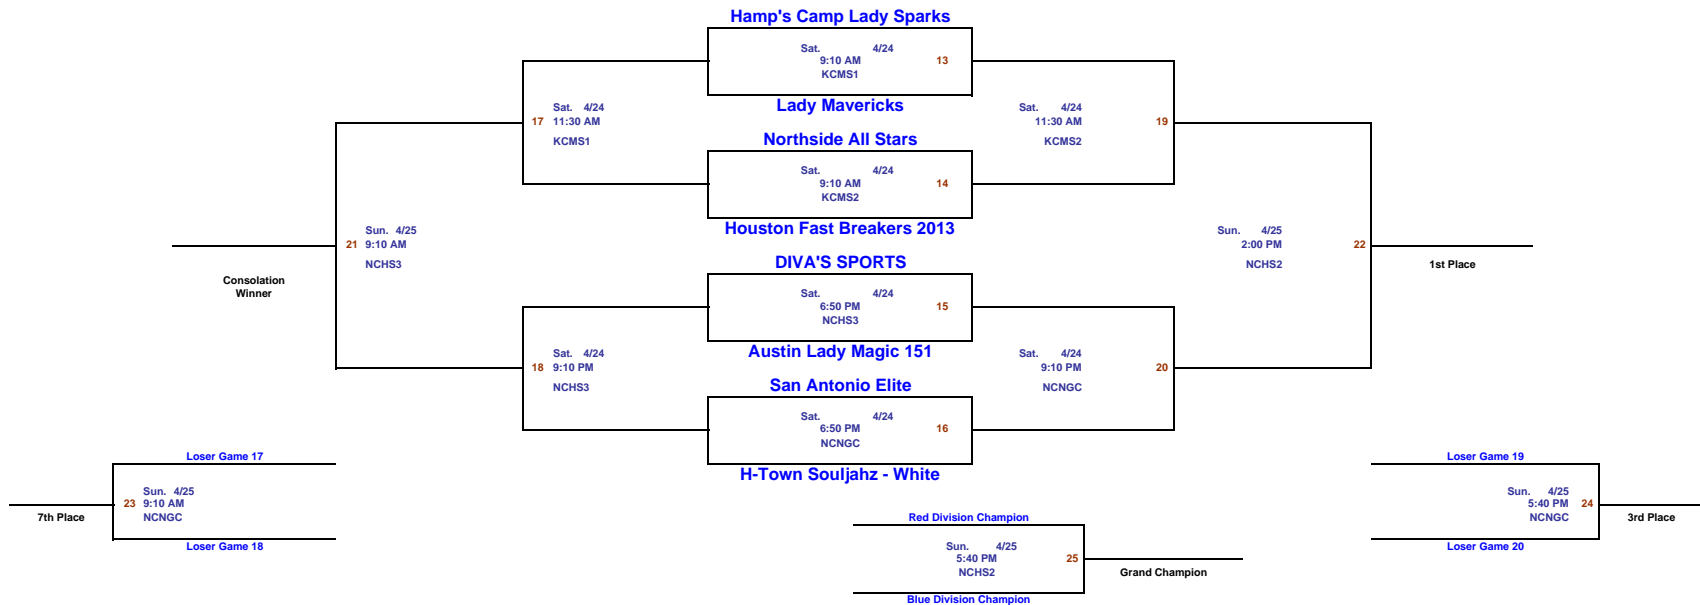

**2010 Spring Shootout
New Caney, TX
April 24-25, 2010
9th/10th Grade Girls - Blue Division**

REV. 00

REGISTER NOW for the 2009-2010 Tournament Season –

✓ May 1-2 – Stafford & Woodlands	✓ May 28-30 – Woodlands/Humble
✓ May 8-9 – Woodlands/Humble	✓ June 4-6 – New Caney
✓ May 14-16 – Woodlands/Humble/Katy	✓ June 11-13 – Woodlands/Humble
✓ May 21-23 – Katy	✓ June 18-20 – New Caney

On-line registration is available at www.primetimesportz.com.
For more information, call 972-355-3788 ext. 1

Games will be played at New Caney High School (NCHS): 2165 Loop 494, New Caney, TX 77357 AND/OR White Oak Middle School (WOMS): 24161 Briar Berry Lane, Porter, TX 77365 AND/OR New Caney 6th Grade Center (NCSGC): 22784 US Highway 59, Porter, TX 77365 AND/OR New Caney 9th Grade Center (NCNGC): 21650 Loop 494, New Caney, TX 77357 AND/OR Keefer Crossing Middle School (KCMS): 20350 FM 1485, New Caney, TX

The teams will play in a traditional 8 team bracket. Team and individual awards will be given to the top 3 places. Individual awards will be given to the Consolation Winner. Additional individual awards will be given to the Grand Champion.