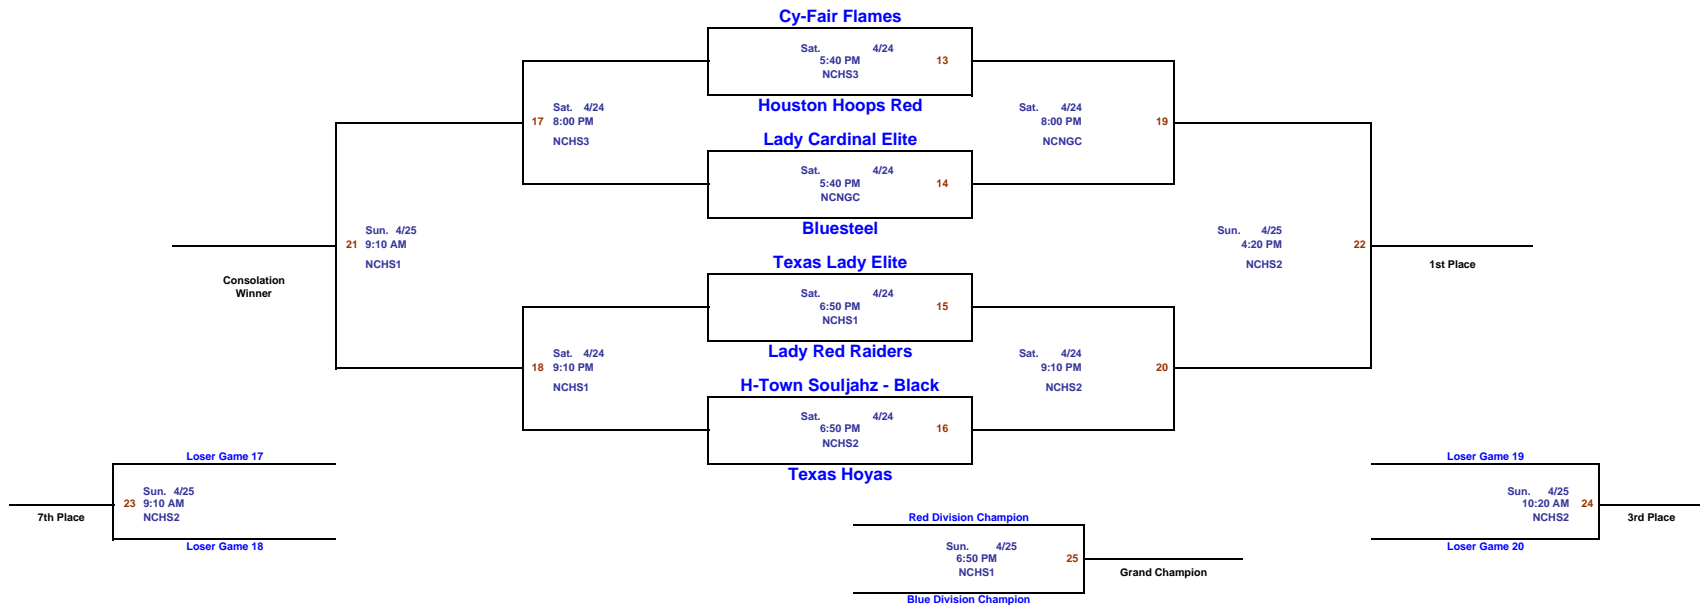

**2010 Spring Shootout
New Caney, TX
April 24-25, 2010
11th/12th Grade Girls - Blue Division**

REV. 00

REGISTER NOW for the 2009-2010 Tournament Season –

✓ May 1-2 – Stafford & Woodlands	✓ May 28-30 – Woodlands/Humble
✓ May 8-9 – Woodlands/Humble	✓ June 4-6 – New Caney
✓ May 14-16 – Woodlands/Humble/Katy	✓ June 11-13 – Woodlands/Humble
✓ May 21-23 – Katy	✓ June 18-20 – New Caney

On-line registration is available at www.primetimesportz.com.
For more information, call 972-355-3788 ext. 1

Games will be played at New Caney High School (NCHS): 2165 Loop 494, New Caney, TX 77357 AND/OR White Oak Middle School (WOMS): 24161 Briar Berry Lane, Porter, TX 77365 AND/OR New Caney 6th Grade Center (NCSGC): 22784 US Highway 59, Porter, TX 77365 AND/OR New Caney 9th Grade Center (NCNGC): 21650 Loop 494, New Caney, TX 77357 AND/OR Keefer Crossing Middle School (KCMS): 20350 FM 1485, New Caney, TX

The teams will play in a traditional 8 team bracket. Team and individual awards will be given to the top 3 places. Individual awards will be given to the Consolation Winner. Additional individual awards will be given to the Grand Champion.