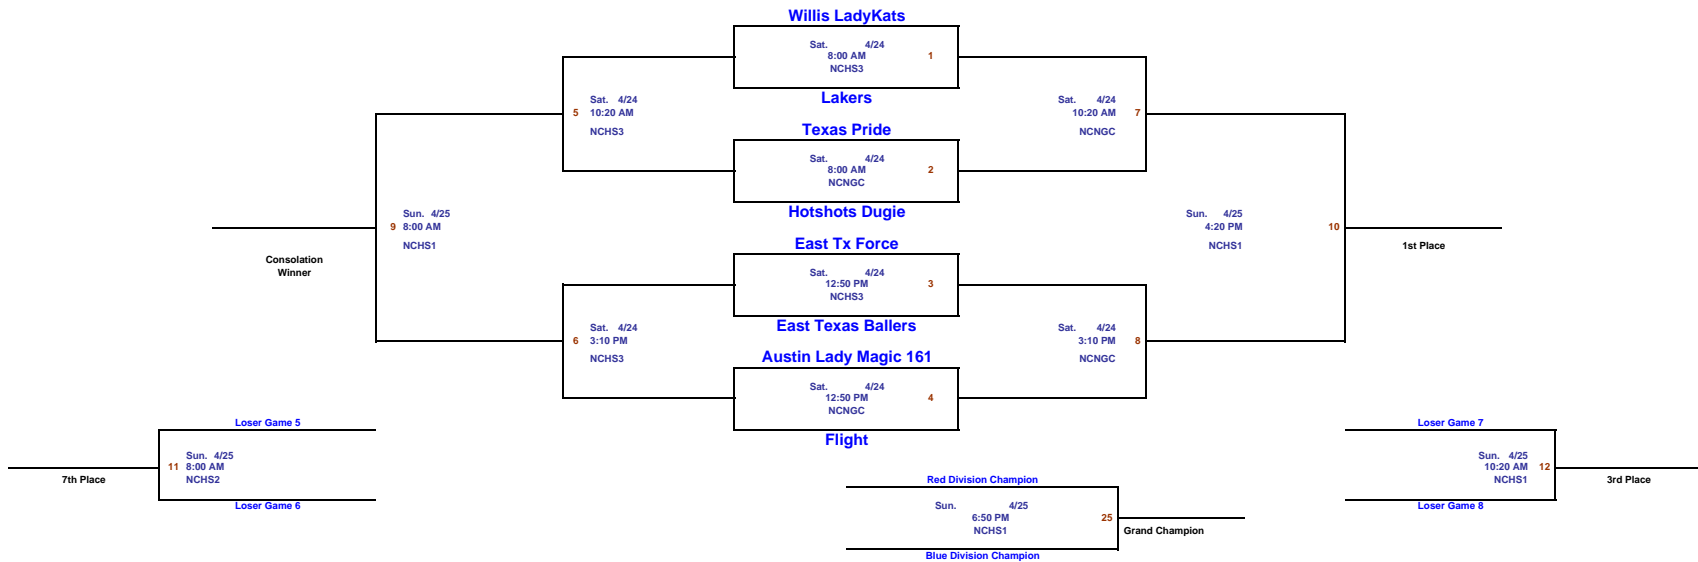

2010 Spring Shootout
New Caney, TX
April 24-25, 2010
11th/12th Grade Girls - Red Division

REV. 00

REGISTER NOW for the 2009-2010 Tournament Season -

✓ May 1-2 - Stafford & Woodlands	✓ May 28-30 - Woodlands/Humble
✓ May 8-9 - Woodlands/Humble	✓ June 4-6 - New Caney
✓ May 14-16 - Woodlands/Humble/Katy	✓ June 11-13 - Woodlands/Humble
✓ May 21-23 - Katy	✓ June 18-20 - New Caney

On-line registration is available at www.primetimesportz.com.
For more information, call 972-355-3788 ext. 1

Games will be played at New Caney High School (NCHS): 2165 Loop 494, New Caney, TX 77357 AND/OR White Oak Middle School (WOMS): 24161 Briar Berry Lane, Porter, TX 77365 AND/OR New Caney 6th Grade Center (NCSGC): 22784 US Highway 59, Porter, TX 77365 AND/OR New Caney 9th Grade Center (NCNGC): 21650 Loop 494, New Caney, TX 77357 AND/OR Keefer Crossing Middle School (KCMS): 20350 FM 1485, New Caney, TX

The teams will play in a traditional 8 team bracket. Team and individual awards will be given to the top 3 places. Individual awards will be given to the Consolation Winner. Additional individual awards will be given to the Grand Champion.

It is the Coach's responsibility to check the web page for any schedule changes. At check-in, please review your schedule in the Coach's Packet to be assured you have the most current schedule (compare Rev. #s on the top right corner of the page). Once tournament play has started, you need to