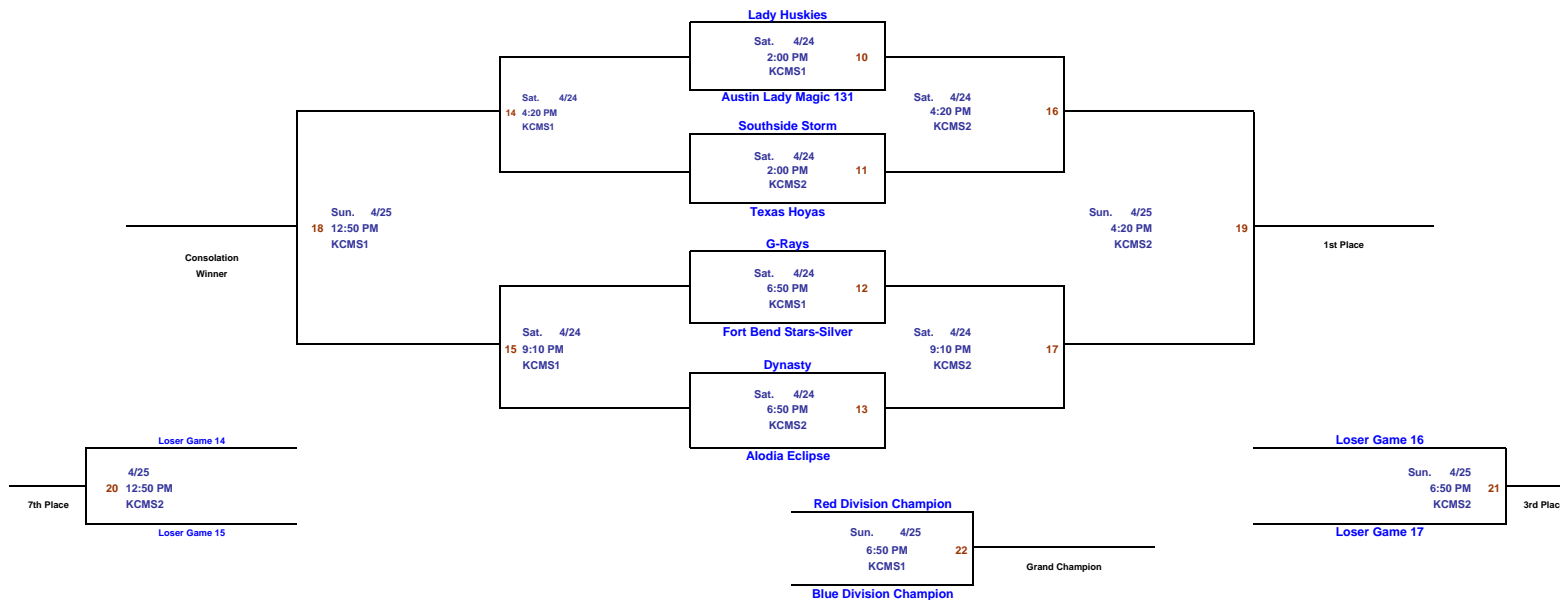

2010 Spring Shootout
New Caney, TX
April 24-25, 2010
8th Grade Girls - Blue Division

REV. 00

REGISTER NOW for the 2009-2010 Tournament Season –

- ✓ May 1-2 – Stafford & Woodlands
- ✓ May 8-9 – Woodlands/Humble
- ✓ May 14-16 – Woodlands/Humble/Katy
- ✓ May 21-23 – Katy
- ✓ May 28-30 – Woodlands/Humble
- ✓ June 4-6 – New Caney
- ✓ June 11-13 – Woodlands/Humble
- ✓ June 18-20 – New Caney

On-line registration is available at www.primetimesportz.com.
For more information, call 972-355-3788 ext. 1

Games will be played at New Caney High School (NCHS): 2165 Loop 494, New Caney, TX 77357 AND/OR White Oak Middle School (WOMS): 24161 Briar Berry Lane, Porter, TX 77365 AND/OR New Caney 6th Grade Center (NCSGC): 22784 US Highway 59, Porter, TX 77365 AND/OR New Caney 9th Grade Center (NCNGC): 21650 Loop 494, New Caney, TX 77357 AND/OR Keefer Crossing Middle School (KCMS): 20350 FM 1485, New Caney, TX

The teams will play in a traditional 8 team bracket. The Champion of the Blue Division will play the Champion of the Red Division in the Grand Championship Game. Team and individual awards will be given to the top 3 places. Individual awards will be given to the Grand Champion.

The team listed on the top of the bracket is the home team.

It is the Coach's responsibility to check the web page for any schedule changes. At check-in, please review your schedule in the Coach's Packet to be assured you have the most current schedule (compare Rev. #s on the top right corner of the page). Once tournament play has started, you need to check the schedules posted at your gym for scores, seedings and any game time/location changes.