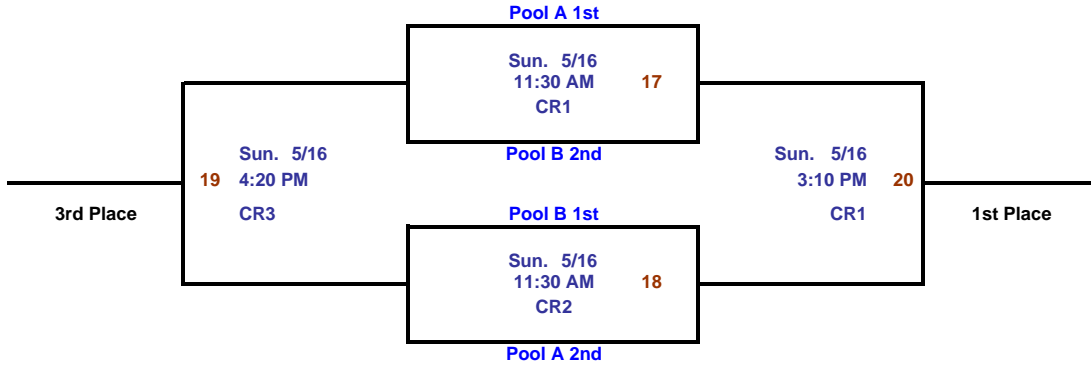

Pool B

	Home Team	Score		Visiting Team	Score	Day	Date	Time	Court
7	Central Texas Wrath		vs.	LOUISIANA LADY MYSTICS		Sat.	5/15	3:10 PM	KT1
8	TKO LADY DAWGS		vs.	BIG Basketball Hurricanes 9th		Sat.	5/15	3:10 PM	KT2
9	BIG Basketball Hurricanes 9th		vs.	Central Texas Wrath		Sat.	5/15	5:40 PM	KT1
10	LOUISIANA LADY MYSTICS		vs.	TKO LADY DAWGS		Sat.	5/15	5:40 PM	KT2
11	Central Texas Wrath		vs.	TKO LADY DAWGS		Sat.	5/15	8:00 PM	KT1
12	BIG Basketball Hurricanes 9th		vs.	LOUISIANA LADY MYSTICS		Sat.	5/15	8:00 PM	KT2

Pool A Record	W	L
Lady Rebels		
H-Town White		
Lady Mavericks		
Crossover		

Pool B Record	W	L
Central Texas Wrath		
TKO LADY DAWGS		
BIG Basketball Hurricanes 9th		
LOUISIANA LADY MYSTICS		

It is the Coach's responsibility to check the web page for any schedule changes. At check-in, please review your schedule in the Coach's Packet to be assured you have the most current schedule (compare Rev. #s on the top right corner of the page). Once tournament play has started, you need to check the schedules posted at your gym for scores, seedings and any game time/location changes.

Bracket Play

Championship Bracket

The team listed on the top of the bracket is the home team.

Grand Championship

The team listed on the top of the bracket is the home team.

Challenger Bracket

The team listed on the top of the bracket is the home team.