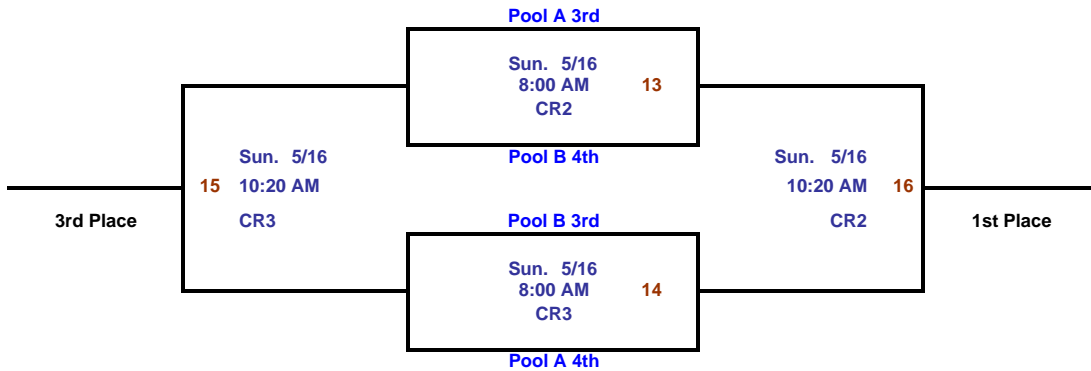

Pool B

	Home Team	Score		Visiting Team	Score	Day	Date	Time	Court
7	Central Texas Wrath		vs.	LOUISIANA LADY MYSTICS		Sat.	5/15	3:10 PM	KT1
8	TKO LADY DAWGS		vs.	BIG Basketball Hurricanes 9th		Sat.	5/15	3:10 PM	KT2
9	BIG Basketball Hurricanes 9th		vs.	Central Texas Wrath		Sat.	5/15	5:40 PM	KT1
10	LOUISIANA LADY MYSTICS		vs.	TKO LADY DAWGS		Sat.	5/15	5:40 PM	KT2
11	Central Texas Wrath		vs.	TKO LADY DAWGS		Sat.	5/15	8:00 PM	KT1
12	BIG Basketball Hurricanes 9th		vs.	LOUISIANA LADY MYSTICS		Sat.	5/15	8:00 PM	KT2

Pool A Record	W	L
Lady Rebels		
H-Town White		
Lady Mavericks		
Crossover		

Pool B Record	W	L
Central Texas Wrath		
TKO LADY DAWGS		
BIG Basketball Hurricanes 9th		
LOUISIANA LADY MYSTICS		

It is the Coach's responsibility to check the web page for any schedule changes. At check-in, please review your schedule in the Coach's Packet to be assured you have the most current schedule (compare Rev. #s on the top right corner of the page). Once tournament play has started, you need to check the schedules posted at your gym for scores, seedings and any game time/location changes.

Bracket Play

Championship Bracket

The team listed on the top of the bracket is the home team.

Grand Championship

The team listed on the top of the bracket is the home team.

Challenger Bracket

The team listed on the top of the bracket is the home team.