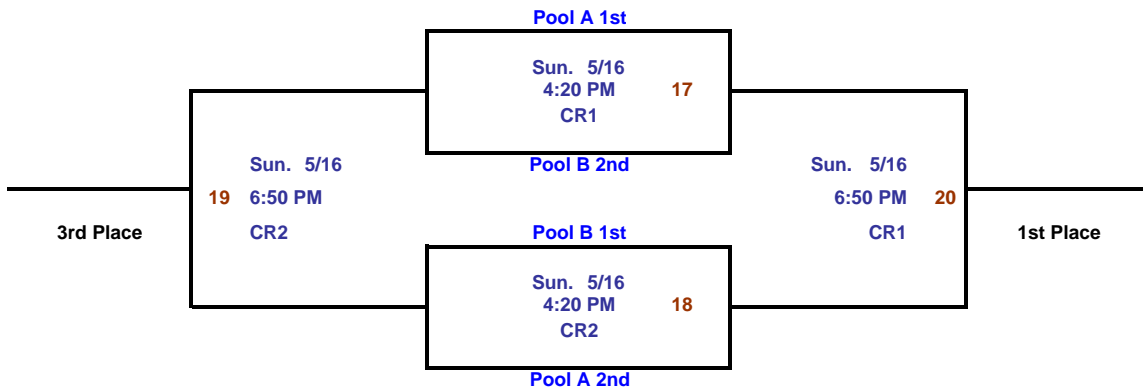

**Pool B**

	Home Team	Score		Visiting Team	Score	Day	Date	Time	Court
7	Lakers		vs.	TKO 16U		Sat.	5/15	4:20 PM	KT1
8	Lady Hawks		vs.	Houston Sparks		Sat.	5/15	4:20 PM	KT2
9	Houston Sparks		vs.	Lakers		Sat.	5/15	6:50 PM	KT1
10	TKO 16U		vs.	Lady Hawks		Sat.	5/15	6:50 PM	KT2
11	Lakers		vs.	Lady Hawks		Sat.	5/15	9:10 PM	KT1
12	Houston Sparks		vs.	TKO 16U		Sat.	5/15	9:10 PM	KT2

Pool A Record	W	L
Texas Pride		
East Texas Force		
H-Town Black		
Flight		

Pool B Record	W	L
Lakers		
Lady Hawks		
Houston Sparks		
TKO 16U		

It is the Coach's responsibility to check the web page for any schedule changes. At check-in, please review your schedule in the Coach's Packet to be assured you have the most current schedule (compare Rev. #s on the top right corner of the page). Once tournament play has started, you need to check the schedules posted at your gym for scores, seedings and any game

Bracket Play

**Championship Bracket**

The team listed on the top of the bracket is the home team.

**Challenger Bracket**

The team listed on the top of the bracket is the home team.