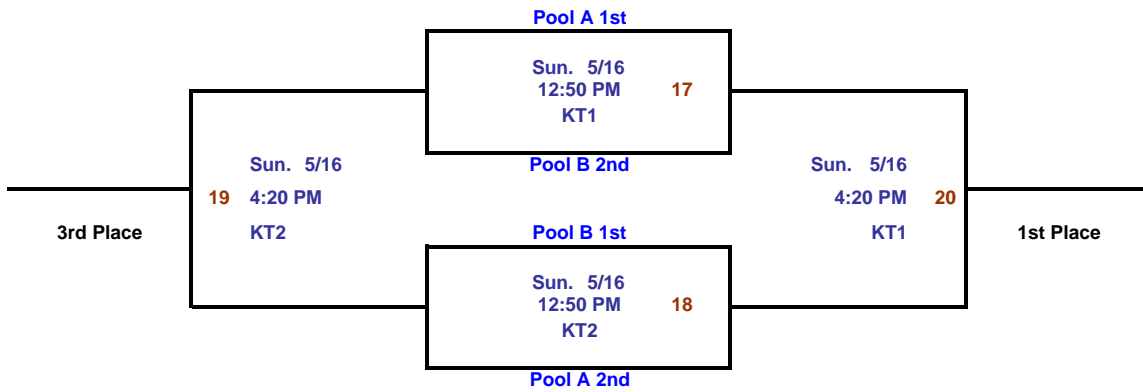

Pool B

	Home Team	Score		Visiting Team	Score	Day	Date	Time	Court
7	Hoopsters		vs.	ladybulldogs		Sat.	5/15	5:40 PM	CR2
8	TKO LADYDAWGS SELECT		vs.	Lumberton All Stars		Sat.	5/15	5:40 PM	CR3
9	Lumberton All Stars		vs.	Hoopsters		Sat.	5/15	8:00 PM	CR2
10	ladybulldogs		vs.	TKO LADYDAWGS SELECT		Sat.	5/15	8:00 PM	CR3
11	Hoopsters		vs.	TKO LADYDAWGS SELECT		Sun.	5/16	9:10 AM	KT1
12	Lumberton All Stars		vs.	ladybulldogs		Sun.	5/16	9:10 AM	KT2

Pool A Record	W	L
shocks		
Katy Rebels '96 RED		
H-TOWN RIFFS		
League City Lightning		

Pool B Record	W	L
Hoopsters		
TKO LADYDAWGS SELECT		
Lumberton All Stars		
ladybulldogs		

It is the Coach's responsibility to check the web page for any schedule changes. At check-in, please review your schedule in the Coach's Packet to be assured you have the most current schedule (compare Rev. #s on the top right corner of the page). Once tournament play has started, you need to check the schedules posted at your gym for scores, seedings and any game

Bracket Play

Championship Bracket

The team listed on the top of the bracket is the home team.

Challenger Bracket

The team listed on the top of the bracket is the home team.