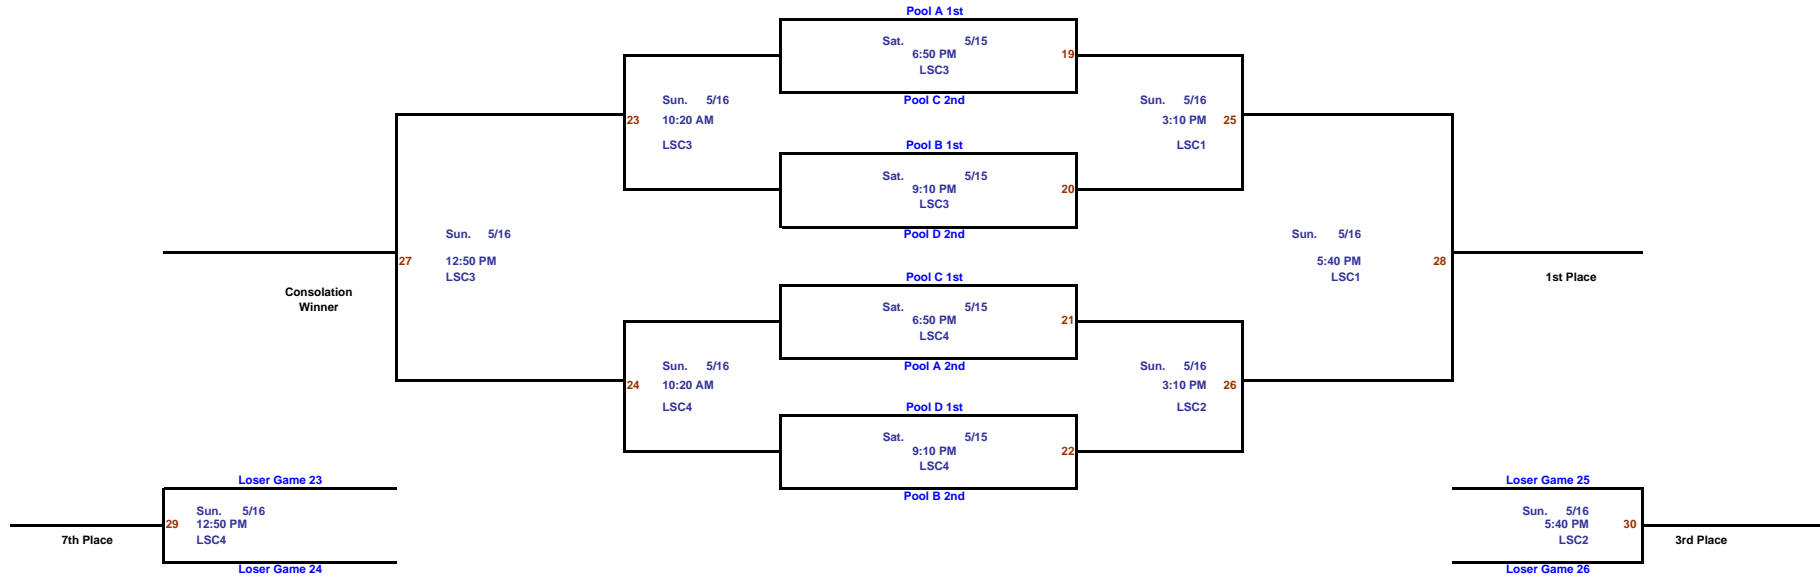

Bracket Play

Championship Bracket

Challenger Round Robin

	Home Team	Score	vs.	Visiting Team	Score	Day	Date	Time	Court
13	Pool A 3rd			Pool C 3rd		Sat.	5/15	8:00 PM	LSC3
14	Pool D 3rd			Pool B 3rd		Sat.	5/15	8:00 PM	LSC4
15	Pool D 3rd			Pool A 3rd		Sun.	5/16	9:10 AM	LSC3
16	Pool B 3rd			Pool C 3rd		Sun.	5/16	9:10 AM	LSC4
17	Pool A 3rd			Pool B 3rd		Sun.	5/16	11:30 AM	LSC3
18	Pool C 3rd			Pool D 3rd		Sun.	5/16	11:30 AM	LSC4

Challenger Round Robin Record	W	L