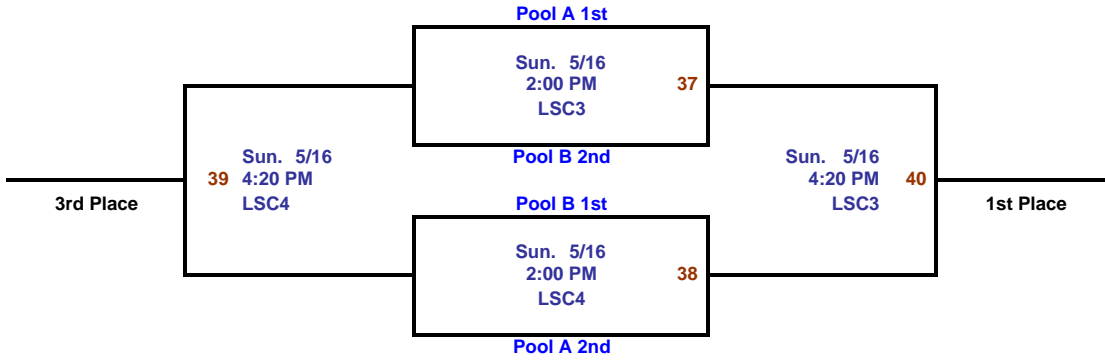

Pool A Record	W	L
Woodlands Elite		
Oak Ridge		
Skillz Choice Ramz		
BUCS		

Pool B Record	W	L
West Houston Vets		
Team IGNITE		
Legends Thunder		
Alodia Eclipse Magnolia		

It is the Coach's responsibility to check the web page for any schedule changes. At check-in, please review your schedule in the

### Championship Bracket

The team listed on the top of the bracket is the home team.