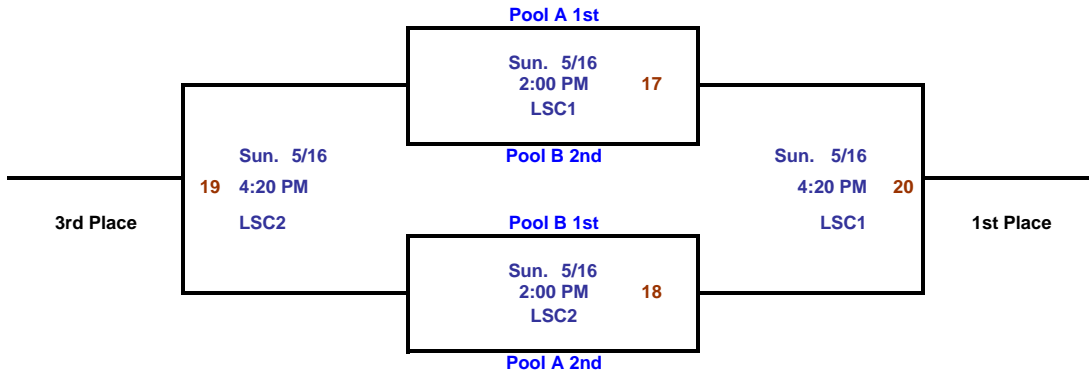

Pool A Record	W	L
Legends - White		
Texas Elite		
Lake Charles Stars		
TX Slam		

Pool B Record	W	L
Houston Lynx Yellow		
Cypress Ballas		
Oak Elite		
Klein Elite 2011		

It is the Coach's responsibility to check the web page for any schedule changes. At check-in, please review your schedule in the Coach's Packet to be assured you have the most current schedule (compare Rev. #s on the top right corner of the page). Once tournament play has started, you need to check the schedules posted at your gym for scores, seedings and any game time/location changes.

## 11th/12th Grade Boys - Red Division

REV.00

### Bracket Play

## Championship Bracket

The team listed on the top of the bracket is the home team.