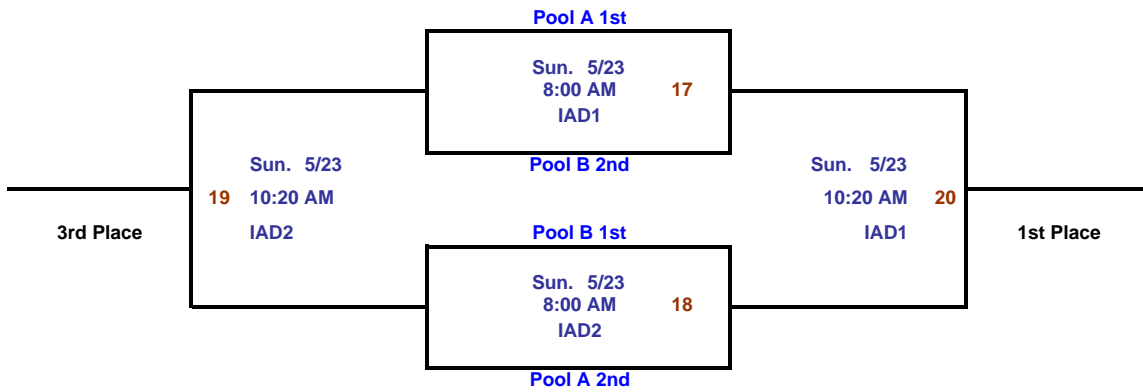

**2010 Summer Hoops Tour
Carrollton/Lewisville/Denton
May 21-23, 2010
7th Grade Girls Division**

REV.01

REGISTER NOW for the 2009-2010 Tournament Seasons –

✓ May 28-30 – Plano/Lewisville	✓ June 11-13 – Denton/Lewisville
✓ May 28-30 – Lubbock & Marshall & Waco	✓ June 11-13 – Cleburne
✓ June 4-6 – Carrollton/Lewisville	✓ June 18-20 – Plano/Lewisville/Carrollton
✓ June 4-6 – Forney & Amarillo & Shreveport	✓ June 18-20 – Abilene & Marshall & Waco

Pool B

	Home Team	Score		Visiting Team	Score	Day	Date	Time	Court
7	FM Lady Thunder		vs.	Oklahoma Magic		Sat.	5/22	12:50 PM	IAD5
8	Lady Braves		vs.	Dallas Stars		Sat.	5/22	12:50 PM	IAD6
9	Dallas Stars		vs.	FM Lady Thunder		Sat.	5/22	3:10 PM	IAD5
10	Oklahoma Magic		vs.	Lady Braves		Sat.	5/22	3:10 PM	IAD6
11	FM Lady Thunder		vs.	Lady Braves		Sat.	5/22	8:00 PM	IAD5
12	Dallas Stars		vs.	Oklahoma Magic		Sat.	5/22	8:00 PM	IAD6

Pool A Record	W	L
Xtreme Essex		
North Texas Shockers		
Lady Longhorn		
Believe Basketball		

Pool B Record	W	L
FM Lady Thunder		
Lady Braves		
Dallas Stars		
Oklahoma Magic		

It is the Coach's responsibility to check the web page for any schedule changes. At check-in, please review your schedule in the Coach's Packet to be assured you have the most current schedule (compare Rev. #s on the top right corner of the page). Once tournament play has started, you need to check the schedules posted at your gym for scores, seedings and any game

Bracket Play

Championship Bracket

The team listed on the top of the bracket is the home team.

Challenger Bracket

The team listed on the top of the bracket is the home team.