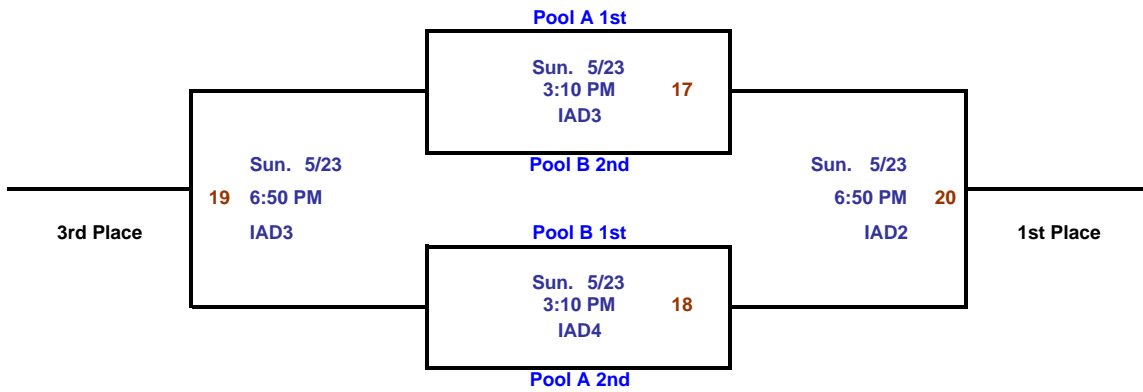

**2010 Summer Hoops Tour
Carrollton/Lewisville/Denton
May 21-23, 2010
8th Grade Girls Division**

REV.00

REGISTER NOW for the 2009-2010 Tournament Seasons –

✓ May 28-30 – Plano/Lewisville	✓ June 11-13 – Denton/Lewisville
✓ May 28-30 – Lubbock & Marshall & Waco	✓ June 11-13 – Cleburne
✓ June 4-6 – Carrollton/Lewisville	✓ June 18-20 – Plano/Lewisville/Carrollton
✓ June 4-6 – Forney & Amarillo & Shreveport	✓ June 18-20 – Abilene & Marshall & Waco

Pool B

	Home Team	Score		Visiting Team	Score	Day	Date	Time	Court
7	Team Eclipses		vs.	North Texas Shockers		Fri.	5/21	6:50 PM	IAD5
8	Texas Express 2014 Brown		vs.	G-Force 96 White		Fri.	5/21	6:50 PM	IAD6
9	G-Force 96 White		vs.	Team Eclipses		Sat.	5/22	9:10 AM	IAD1
10	North Texas Shockers		vs.	Texas Express 2014 Brown		Sat.	5/22	9:10 AM	IAD2
11	Team Eclipses		vs.	Texas Express 2014 Brown		Sat.	5/22	11:30 AM	IAD5
12	G-Force 96 White		vs.	North Texas Shockers		Sat.	5/22	11:30 AM	IAD6

Pool A Record	W	L
Texas Elite		
Lady Trail Blazers		
Believe Basketball		
Waco Blazer		

Pool B Record	W	L
Team Eclipses		
Texas Express 2014 Brown		
G-Force 96 White		
North Texas Shockers		

It is the Coach's responsibility to check the web page for any schedule changes. At check-in, please review your schedule in the Coach's Packet to be assured you have the most current schedule (compare Rev. #s on the top right corner of the page). Once tournament play has started, you need to check the schedules posted at your gym for scores, seedings and any game

Bracket Play

Championship Bracket

The team listed on the top of the bracket is the home team.

Challenger Bracket

The team listed on the top of the bracket is the home team.