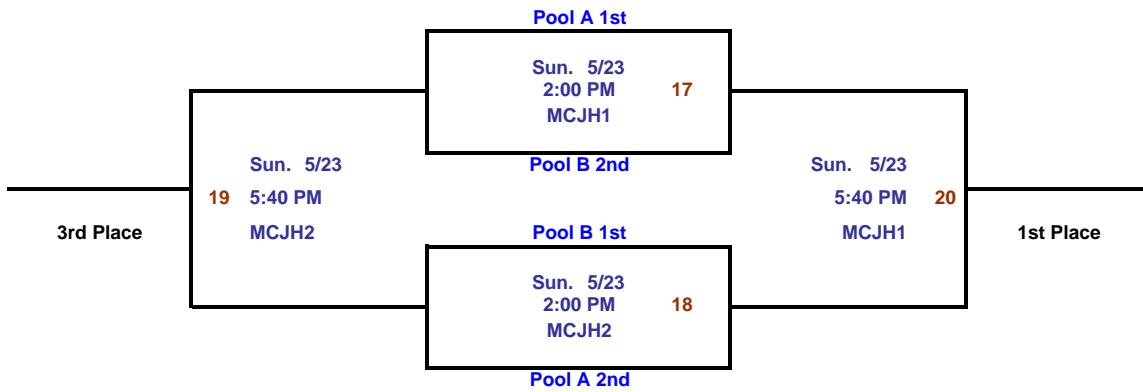

**Pool A**

	Home Team	Score		Visiting Team	Score	Day	Date	Time	Court
1	<b>louisiana Warriors</b>		vs.	<b>Rampage</b>		Sat.	5/22	8:00 AM	KTHS3
2	<b>Cypress Ballas</b>		vs.	<b>Texas Inferno</b>		Sat.	5/22	9:10 AM	KTHS3
3	<b>Texas Inferno</b>		vs.	<b>louisiana Warriors</b>		Sat.	5/22	11:30 AM	KTHS1
4	<b>Rampage</b>		vs.	<b>Cypress Ballas</b>		Sat.	5/22	11:30 AM	KTHS2
5	<b>louisiana Warriors</b>		vs.	<b>Cypress Ballas</b>		Sat.	5/22	4:20 PM	KTHS1
6	<b>Texas Inferno</b>		vs.	<b>Rampage</b>		Sat.	5/22	4:20 PM	KTHS2

Pool A Record	W	L
louisiana Warriors		
Cypress Ballas		
Texas Inferno		
Rampage		

Pool B Record	W	L
Jet Mustangs		
Klein Elite 2011		
Oak Elite		
Houston Flight		

It is the Coach's responsibility to check the web page for any schedule changes. At check-in, please review your schedule in the Coach's Packet to be assured you have the most current schedule (compare Rev. #s on the top right corner of the page). Once tournament play has started, you need to check the schedules posted at your gym for scores, seedings and any game

Bracket Play

### Championship Bracket

The team listed on the top of the bracket is the home team.