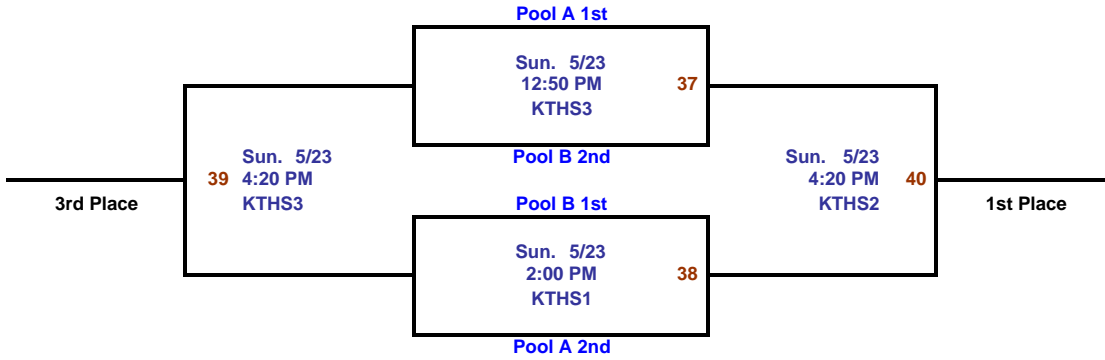

Pool A Record	W	L
TKO 16U		
East Texas Ballers		
Bluesteel		
Ball Players Work - Orange		

Pool B Record	W	L
Lady Cardinal Elite		
Hotshots Dugie		
Texas Inferno		
Cy-Fair Flames		

It is the Coach's responsibility to check the web page for any schedule changes. At check-in, please review your schedule in the

**Bracket Play**

**Championship Bracket**

The team listed on the top of the bracket is the home team.

**Grand Championship**

The team listed on the top of the bracket is the home team.

**Challenger Bracket**

The team listed on the top of the bracket is the home team.