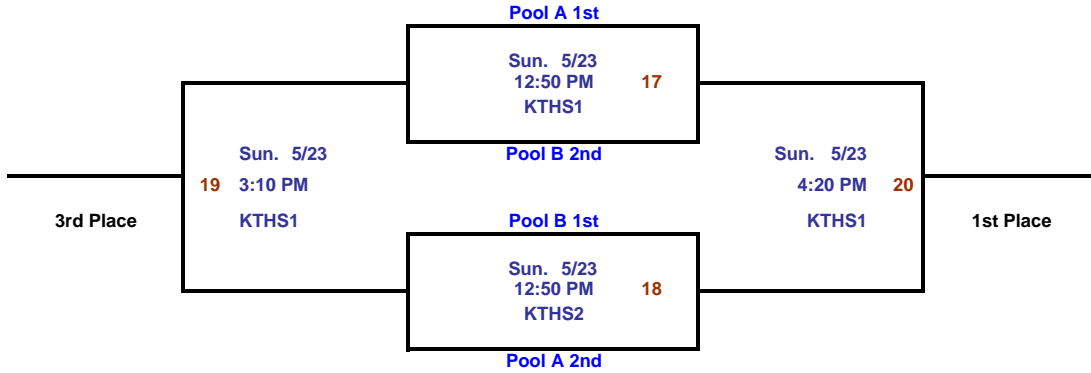

### Pool B

	Home Team	Score	vs.	Visiting Team	Score	Day	Date	Time	Court
7	Flight		vs.	MGBC		Sat.	5/22	9:10 AM	KTHS1
8	Ball Players Work - Blue		vs.	Boom City Hornets		Sat.	5/22	9:10 AM	KTHS2
9	Boom City Hornets		vs.	Flight		Sat.	5/22	2:00 PM	KTHS1
10	MGBC		vs.	Ball Players Work - Blue		Sat.	5/22	2:00 PM	KTHS2
11	Flight		vs.	Ball Players Work - Blue		Sat.	5/22	6:50 PM	KTHS1
12	Boom City Hornets		vs.	MGBC		Sat.	5/22	6:50 PM	KTHS2

Pool A Record	W	L
shocks		
Next-Level		
Hybrid Hoops 93		
Alodia Eclipse McCurry		

Pool B Record	W	L
Flight		
Ball Players Work - Blue		
Boom City Hornets		
MGBC		

It is the Coach's responsibility to check the web page for any schedule changes. At check-in, please review your schedule in the Coach's Packet to be assured you have the most current schedule (compare Rev. #s on the top right corner of the page). Once tournament play has started, you need to check the schedules posted at your gym for scores, seedings and any game time/location changes.

### Bracket Play

## Championship Bracket

The team listed on the top of the bracket is the home team.