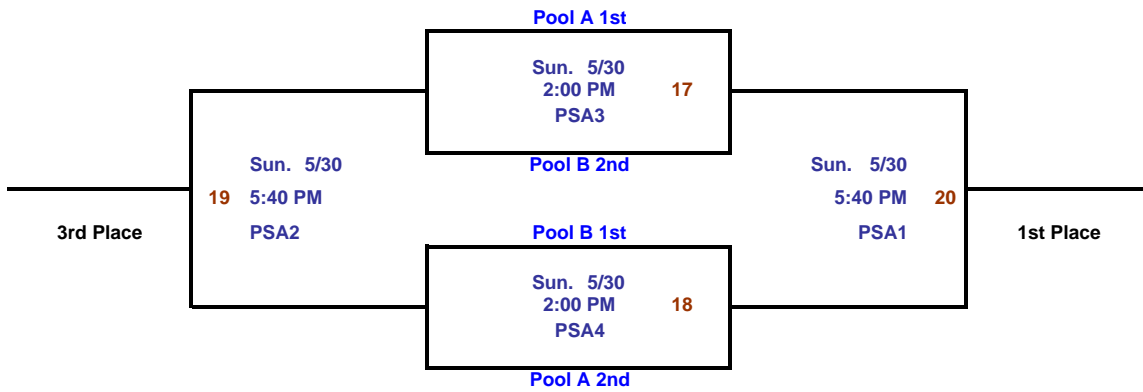

Pool B

	Home Team	Score		Visiting Team	Score	Day	Date	Time	Court
7	Ultimate Student Athlete		vs.	The Colony Next Level		Sat.	5/29	4:20 PM	PSA5
8	Eagles		vs.	B.I.G. D.O.G.S.		Sat.	5/29	4:20 PM	PSA6
9	B.I.G. D.O.G.S.		vs.	Ultimate Student Athlete		Sat.	5/29	6:50 PM	PSA5
10	The Colony Next Level		vs.	Eagles		Sat.	5/29	6:50 PM	PSA6
11	Ultimate Student Athlete		vs.	Eagles		Sun.	5/30	10:20 AM	PSA1
12	B.I.G. D.O.G.S.		vs.	The Colony Next Level		Sun.	5/30	10:20 AM	PSA2

Pool A Record	W	L
renegades		
Texas Hurricanes		
EYG Eagles		
United Ballers		

Pool B Record	W	L
Ultimate Student Athlete		
Eagles		
B.I.G. D.O.G.S.		
The Colony Next Level		

It is the Coach's responsibility to check the web page for any schedule changes. At check-in, please review your schedule in the Coach's Packet to be assured you have the most current schedule (compare Rev. #s on the top right corner of the page). Once tournament play has started, you need to check the schedules posted at your gym for scores, seedings and any game

Bracket Play

Championship Bracket

The team listed on the top of the bracket is the home team.

Challenger Bracket

The team listed on the top of the bracket is the home team.