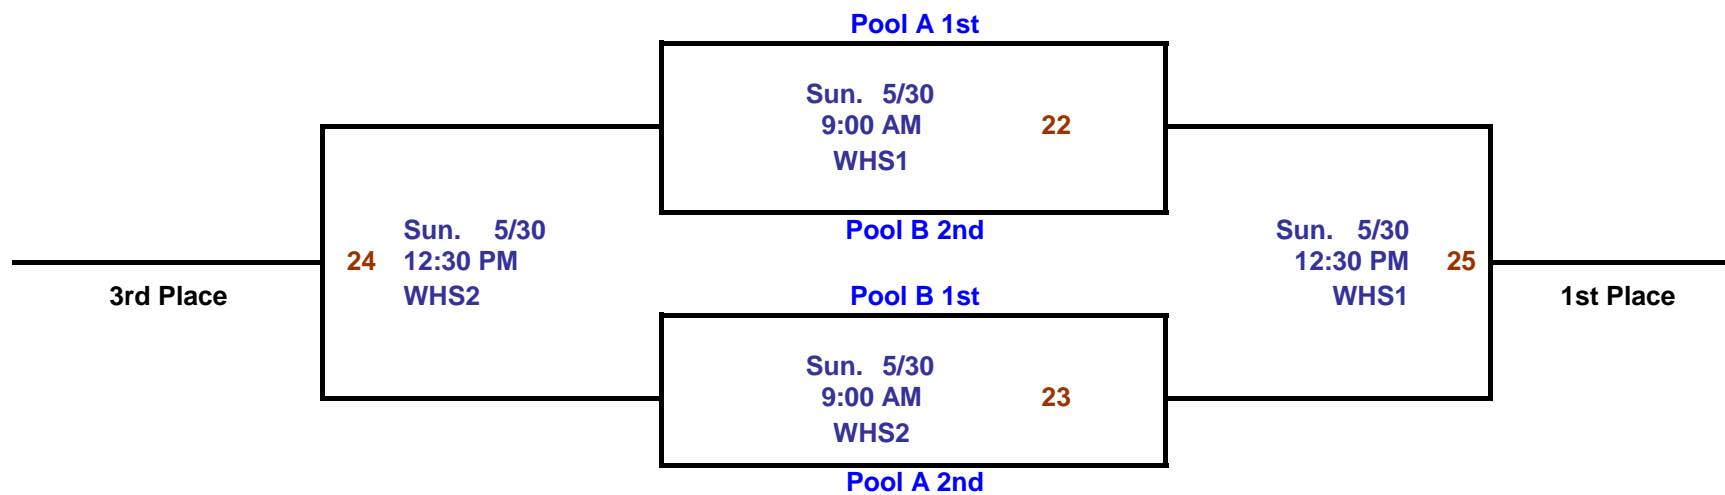

2010 Summer Hoops Tour
Waco, Texas
May 28-30, 2010
High School Girls Division

REV.00

REGISTER NOW for the upcoming Summer Hoops Tour tournaments in the North Central Texas

June 4-6 – Lewisville/Carrollton [Q]
June 11-13 – Denton/Lewisville
June 11-13 – Cleburne [Q]

Pool A Record	W	L
Waco Lady Panthers		
Killeen Lady Diamonds		
Waco Lady Starz		
Excel - 2		
Texas Express 2011 Bailey		

Pool B Record	W	L
Waco Heartbreakers		
Excel - 1		
Cen Tex Ice		
Waco Storm 9		

It is the Coach's responsibility to check the web page for any schedule changes. At check-in, please review your schedule in the Coach's Packet to be assured you have the most current schedule (compare Rev. #s on the top right corner of the page).

High School Girls Division

REV.00

Bracket Play

Championship Bracket

The team listed on the top of the bracket is the home team.

Challenger Bracket

The team listed on the top of the bracket is the home team.