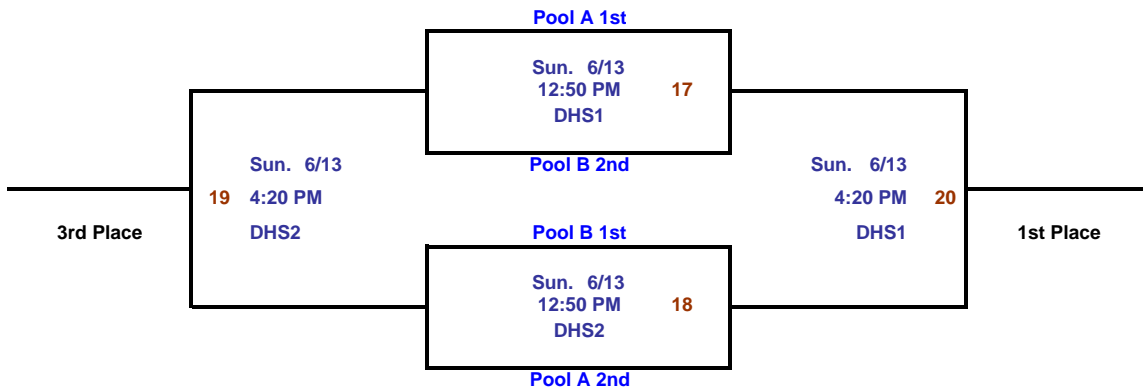

Pool B

	Home Team	Score	vs.	Visiting Team	Score	Day	Date	Time	Court
7	Run & Shoot		vs.	Balance Select		Sat.	6/12	4:20 PM	DHS1
8	Suns		vs.	Strive 2016		Sat.	6/12	4:20 PM	DHS2
9	Strive 2016		vs.	Run & Shoot		Sat.	6/12	6:50 PM	DHS1
10	Balance Select		vs.	Suns		Sat.	6/12	6:50 PM	DHS2
11	Run & Shoot		vs.	Suns		Sat.	6/12	9:10 PM	DHS1
12	Strive 2016		vs.	Balance Select		Sat.	6/12	9:10 PM	DHS2

Pool A Record	W	L
Fury		
Flight 9		
Coppell Heat		
TA Pistons		

Pool B Record	W	L
Run & Shoot		
Suns		
Strive 2016		
Balance Select		

It is the Coach's responsibility to check the web page for any schedule changes. At check-in, please review your schedule in the Coach's Packet to be assured you have the most current schedule (compare Rev. #s on the top right corner of the page). Once tournament play has started, you need to check the schedules posted at your gym for scores, seedings and any game

Bracket Play

### Championship Bracket

The team listed on the top of the bracket is the home team.