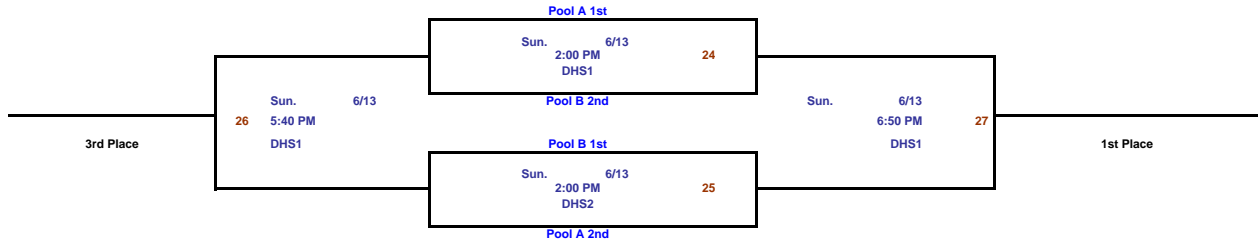

The teams will first play in 2 pools. The top 2 teams in each pool will play in the Championship Bracket. The remaining teams will play the same place team from the other pool. See the tournament rules for tie-breaker procedures. Team and individual awards will be given to the top 3 places in the Championship Bracket.

Pool B

	Home Team	Score	vs.	Visiting Team	Score	Day	Date	Time	Court
11	Waco Wildcats 1015		vs.	Hoop Hunters		Sat.	6/12	3:10 PM	DHS1
12	B.I.G. D.O.G.S.		vs.	NETBC		Sat.	6/12	3:10 PM	DHS2
13	Hoop Hunters		vs.	Abilene Select		Sat.	6/12	5:40 PM	DHS1
14	Waco Wildcats 1015		vs.	B.I.G. D.O.G.S.		Sat.	6/12	5:40 PM	DHS2
15	Hoop Hunters		vs.	B.I.G. D.O.G.S.		Sat.	6/12	8:00 PM	DHS1
16	Abilene Select		vs.	NETBC		Sat.	6/12	8:00 PM	DHS2
17	NETBC		vs.	Waco Wildcats 1015		Sun.	6/13	9:10 AM	DHS1
18	B.I.G. D.O.G.S.		vs.	Abilene Select		Sun.	6/13	9:10 AM	DHS2
19	NETBC		vs.	Hoop Hunters		Sun.	6/13	11:30 AM	DHS1
20	Abilene Select		vs.	Waco Wildcats 1015		Sun.	6/13	11:30 AM	DHS2

Pool A Record	W	L
Texas Penguins		
Panther Pack		
North Texas Jaguars		
Texas Fury		
Game Tight		

Pool B Record	W	L
Waco Wildcats 1015		
NETBC		
B.I.G. D.O.G.S.		
Hoop Hunters		
Abilene Select		

It is the Coach's responsibility to check the web page for any schedule changes. At check-in, please review your schedule in the Coach's Packet to be assured you have the most current schedule (compare Rev. #s on the top right corner of the page). Once tournament play has started, you need to check the schedules posted at your gym for scores, seedings and any game time/location changes.

Bracket Play

Championship Bracket

The team listed on the top of the bracket is the home team.

9th Place Game

	Home Team	Score	vs.	Visiting Team	Score	Day	Date	Time	Court
21	Pool A 5th			Pool B 5th		Sun.	6/13	3:10 PM	DHS1