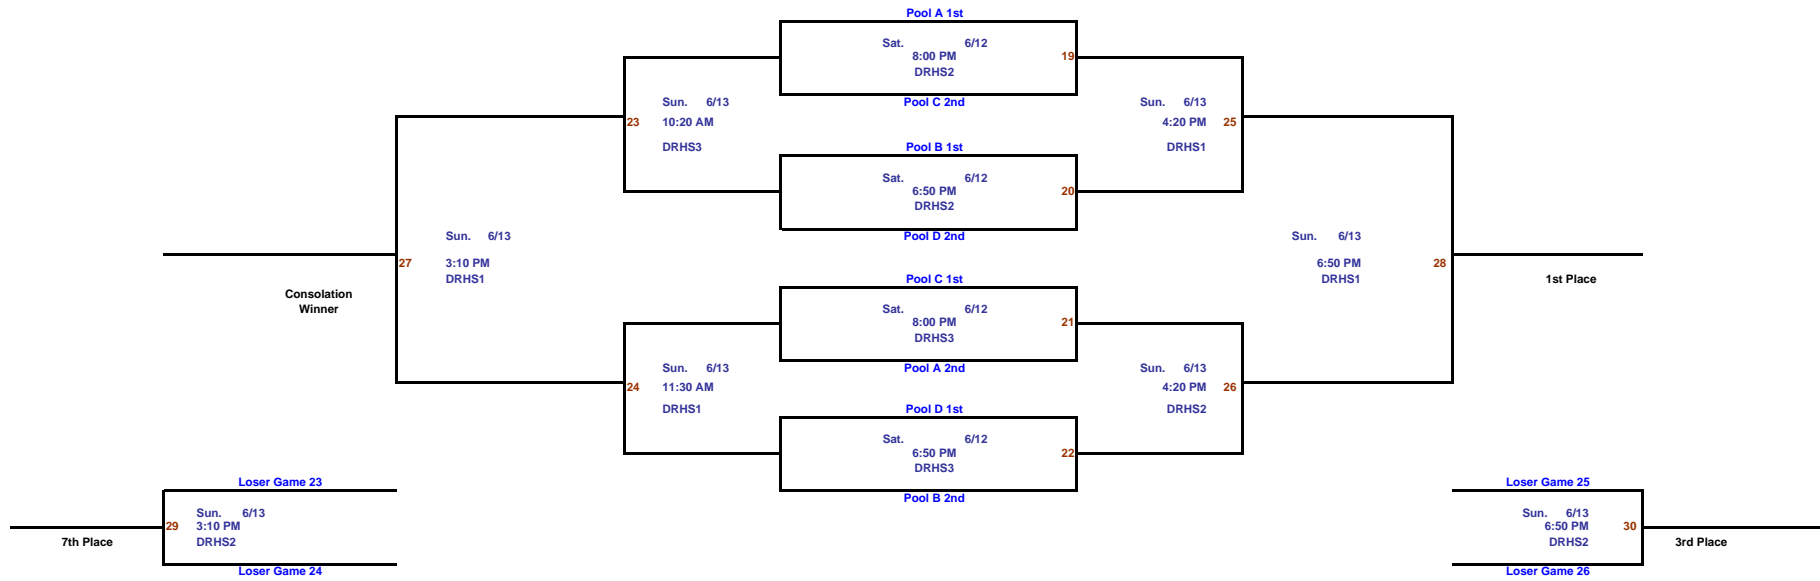

Bracket Play

Championship Bracket

Challenger Round Robin

	Home Team	Score	vs.	Visiting Team	Score	Day	Date	Time	Court
13	Pool A 3rd			Pool C 3rd		Sat.	6/12	8:00 PM	DRHS1
14	Pool D 3rd			Pool B 3rd		Sat.	6/12	6:50 PM	DRHS1
15	Pool D 3rd			Pool A 3rd		Sun.	6/13	10:20 AM	DRHS1
16	Pool B 3rd			Pool C 3rd		Sun.	6/13	10:20 AM	DRHS2
17	Pool A 3rd			Pool B 3rd		Sun.	6/13	2:00 PM	DRHS1
18	Pool C 3rd			Pool D 3rd		Sun.	6/13	2:00 PM	DRHS2

Challenger Round Robin Record	W	L