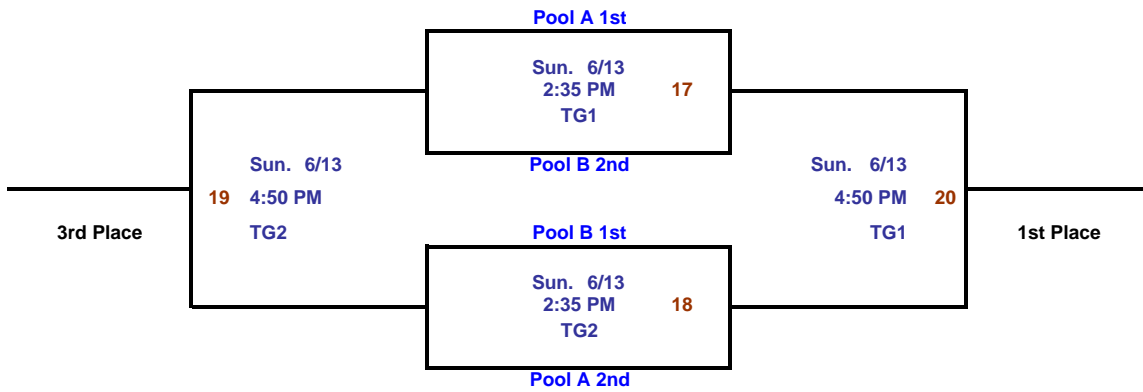

Pool B

	Home Team	Score		Visiting Team	Score	Day	Date	Time	Court
7	The Pride		vs.	Houston Sparks		Sat.	6/12	8:00 AM	TG3
8	Rampage		vs.	Texas Lady Elite		Sat.	6/12	9:05 AM	TG3
9	Texas Lady Elite		vs.	The Pride		Sat.	6/12	11:15 AM	TG1
10	Houston Sparks		vs.	Rampage		Sat.	6/12	11:15 AM	TG2
11	The Pride		vs.	Rampage		Sat.	6/12	2:35 PM	TG3
12	Texas Lady Elite		vs.	Houston Sparks		Sat.	6/12	3:40 PM	TG3

Pool A Record	W	L
Katy Elite		
Lady Mavericks		
Lady Cardinals Varsity		
Alodia Eclipse Jacques		

Pool B Record	W	L
The Pride		
Rampage		
Texas Lady Elite		
Houston Sparks		

It is the Coach's responsibility to check the web page for any schedule changes. At check-in, please review your schedule in the Coach's Packet to be assured you have the most current schedule (compare Rev. #s on the top right corner of the page). Once tournament play has started, you need to check the schedules posted at your gym for scores, seedings and any game

Bracket Play

Championship Bracket

The team listed on the top of the bracket is the home team.

Challenger Bracket

The team listed on the top of the bracket is the home team.