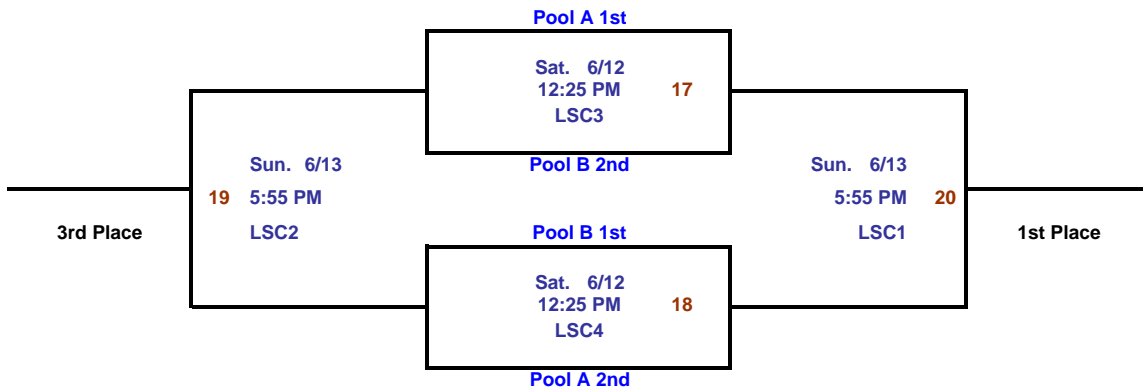

Pool A

	Home Team	Score		Visiting Team	Score	Day	Date	Time	Court
1	P'Hoops-Reece		vs.	Texas Elite		Fri.	6/11	6:00 PM	LSC1
2	The Woodlands Hawks		vs.	Houston Elite		Fri.	6/11	6:00 PM	LSC2
3	Houston Elite		vs.	P'Hoops-Reece		Fri.	6/11	8:10 PM	LSC1
4	Texas Elite		vs.	The Woodlands Hawks		Fri.	6/11	8:10 PM	LSC2
5	P'Hoops-Reece		vs.	The Woodlands Hawks		Sat.	6/12	9:05 AM	LSC3
6	Houston Elite		vs.	Texas Elite		Sat.	6/12	9:05 AM	LSC4

Pool B

	Home Team	Score		Visiting Team	Score	Day	Date	Time	Court
7	Falcons Middle		vs.	New Waverly Bulldogs		Fri.	6/11	6:00 PM	LSC3
8	Legends All-Stars		vs.	Alodia Eclipse		Fri.	6/11	6:00 PM	LSC4
9	Alodia Eclipse		vs.	Falcons Middle		Fri.	6/11	8:10 PM	LSC3
10	New Waverly Bulldogs		vs.	Legends All-Stars		Fri.	6/11	8:10 PM	LSC4
11	Falcons Middle		vs.	Legends All-Stars		Sat.	6/12	11:15 AM	LSC3
12	Alodia Eclipse		vs.	New Waverly Bulldogs		Sat.	6/12	11:15 AM	LSC4

Pool A Record	W	L
P'Hoops-Reece		
The Woodlands Hawks		
Houston Elite		
Texas Elite		

Pool B Record	W	L
Falcons Middle		
Legends All-Stars		
Alodia Eclipse		
New Waverly Bulldogs		

It is the Coach's responsibility to check the web page for any schedule changes. At check-in, please review your schedule in the Coach's Packet to be assured you have the most current schedule (compare Rev. #s on the top right corner of the page). Once tournament play has started, you need to check the schedules posted at your gym for scores, seedings and any game

Bracket Play

Championship Bracket

The team listed on the top of the bracket is the home team.

Challenger Bracket

The team listed on the top of the bracket is the home team.