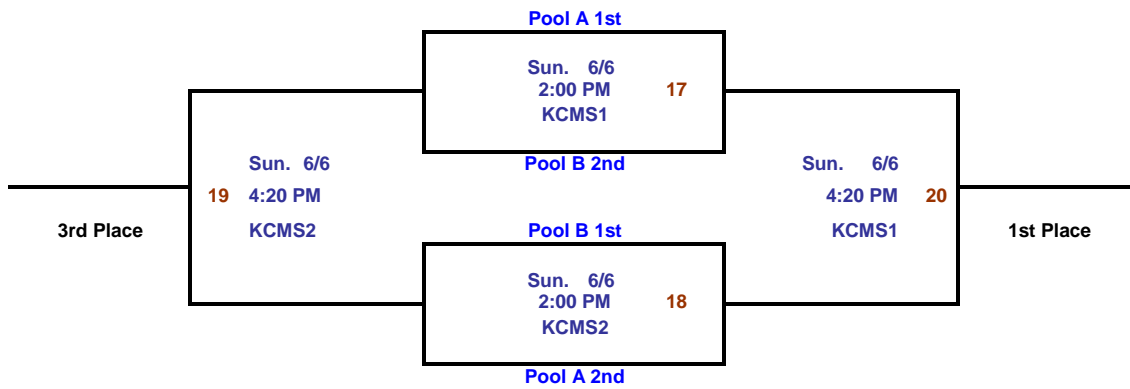

Pool B

	Home Team	Score	vs.	Visiting Team	Score	Day	Date	Time	Court
7	Katy Mustangs		vs.	Coldspring Select		Sat.	6/5	12:50 PM	KCMS1
8	Oak Elite		vs.	Deer Park Warriors		Sat.	6/5	12:50 PM	KCMS2
9	Deer Park Warriors		vs.	Katy Mustangs		Sat.	6/5	3:10 PM	KCMS1
10	Coldspring Select		vs.	Oak Elite		Sat.	6/5	3:10 PM	KCMS2
11	Katy Mustangs		vs.	Oak Elite		Sat.	6/5	5:40 PM	KCMS1
12	Deer Park Warriors		vs.	Coldspring Select		Sat.	6/5	5:40 PM	KCMS2

Pool A Record	W	L
Pearland Heat		
Houston Shocks 9th		
Alodia Eclipse Woods		
OC Storm		

Pool B Record	W	L
Katy Mustangs		
Oak Elite		
Deer Park Warriors		
Coldspring Select		

It is the Coach's responsibility to check the web page for any schedule changes. At check-in, please review your schedule in the Coach's Packet to be assured you have the most current schedule (compare Rev. #s on the top right corner of the page). Once tournament play has started, you need to check the schedules posted at your gym for scores, seedings and any game

Bracket Play

Championship Bracket

The team listed on the top of the bracket is the home team.

Challenger Bracket

The team listed on the top of the bracket is the home team.