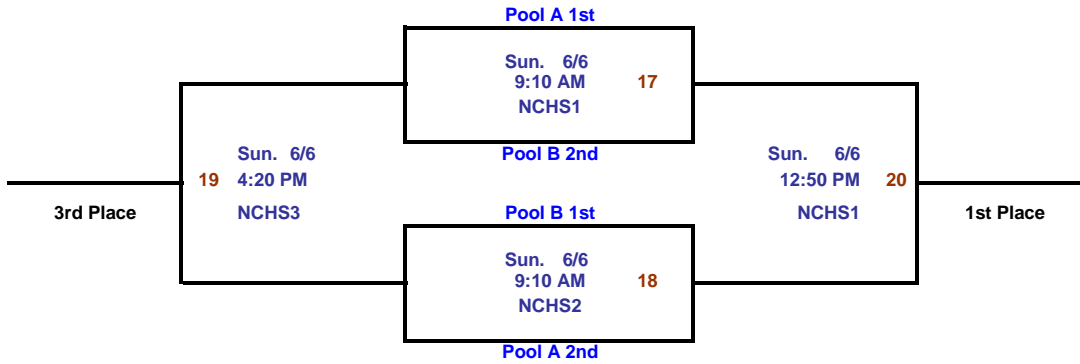

Pool B

	Home Team	Score		Visiting Team	Score	Day	Date	Time	Court
7	Voltage		vs.	Woodlands Dominatorz		Sat.	6/5	3:10 PM	NCHS1
8	Lady Cardinal Varsity		vs.	Rampage		Sat.	6/5	3:10 PM	NCHS2
9	Rampage		vs.	Voltage		Sat.	6/5	5:40 PM	NCHS1
10	Woodlands Dominatorz		vs.	Lady Cardinal Varsity		Sat.	6/5	5:40 PM	NCHS2
11	Voltage		vs.	Lady Cardinal Varsity		Sat.	6/5	8:00 PM	NCHS1
12	Rampage		vs.	Woodlands Dominatorz		Sat.	6/5	8:00 PM	NCHS2

Pool A Record	W	L
Spartan Pride		
BIG Basketball Hurricanes		
NC Flight		
Alodia Eclipse Oden		

Pool B Record	W	L
Voltage		
Lady Cardinal Varsity		
Rampage		
Woodlands Dominatorz		

It is the Coach's responsibility to check the web page for any schedule changes. At check-in, please review your schedule in the Coach's Packet to be assured you have the most current schedule (compare Rev. #s on the top right corner of the page). Once tournament play has started, you need to check the schedules posted at your gym for scores, seedings and any game time/location changes.

Bracket Play

Championship Bracket

The team listed on the top of the bracket is the home team.

Grand Championship

The team listed on the top of the bracket is the home team.

Challenger Bracket

The team listed on the top of the bracket is the home team.