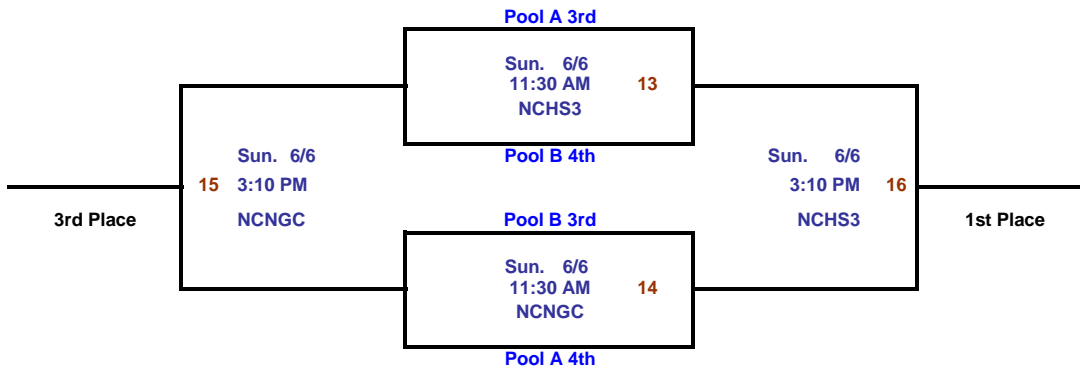

Pool A Record	W	L
Spartan Pride		
BIG Basketball Hurricanes		
NC Flight		
Alodia Eclipse Oden		

Pool B Record	W	L
Voltage		
Lady Cardinal Varsity		
Rampage		
Woodlands Dominatorz		

It is the Coach's responsibility to check the web page for any schedule changes. At check-in, please review your schedule in the Coach's Packet to be assured you have the most current schedule (compare Rev. #s on the top right corner of the page). Once tournament play has started, you need to check the schedules posted at your gym for scores, seedings and any game time/location changes.

Bracket Play

Championship Bracket

The team listed on the top of the bracket is the home team.

Grand Championship

The team listed on the top of the bracket is the home team.

Challenger Bracket

The team listed on the top of the bracket is the home team.

**2010 Summer Hoops Tour
New Caney
June 4-6, 2010**

REV.00

9th/10th Grade Girls - Blue Division

REGISTER NOW for the 2009-2010 Tournament Season -

<small>✓ June 4-6 - New Caney</small>	<small>✓ June 25-27 - Stafford & Woodlands</small>
<small>✓ June 11-13 - Woodlands/Humble</small>	<small>✓ July 2-4 - Woodlands</small>
<small>✓ June 18-20 - New Caney</small>	<small>✓ July 9-11 - Woodlands/Humble/Katy</small>