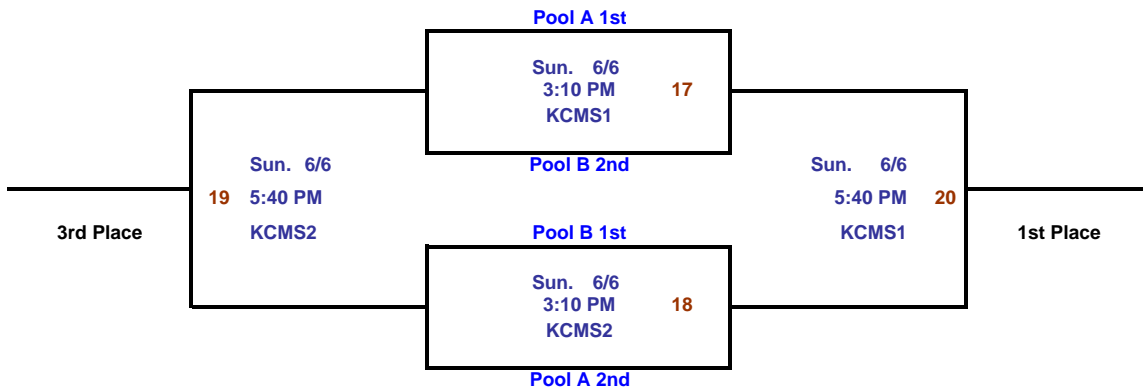

Pool B

	Home Team	Score	vs.	Visiting Team	Score	Day	Date	Time	Court
7	Rampage			Havoc Elite		Fri.	6/4	8:00 PM	KCMS1
8	Fever			Athletes in Action		Fri.	6/4	8:00 PM	KCMS2
9	Athletes in Action			Rampage		Sat.	6/5	4:20 PM	KCMS1
10	Havoc Elite			Fever		Sat.	6/5	4:20 PM	KCMS2
11	Rampage			Fever		Sat.	6/5	6:50 PM	KCMS1
12	Athletes in Action			Havoc Elite		Sat.	6/5	6:50 PM	KCMS2

Pool A Record	W	L
SWLA		
TX Slam		
Oak Elite		
Klein Elite 2011		

Pool B Record	W	L
Rampage		
Fever		
Athletes in Action		
Havoc Elite		

It is the Coach's responsibility to check the web page for any schedule changes. At check-in, please review your schedule in the Coach's Packet to be assured you have the most current schedule (compare Rev. #s on the top right corner of the page). Once tournament play has started, you need to check the schedules posted at your gym for scores, seedings and any game

Bracket Play

Championship Bracket

The team listed on the top of the bracket is the home team.

Challenger Bracket

The team listed on the top of the bracket is the home team.