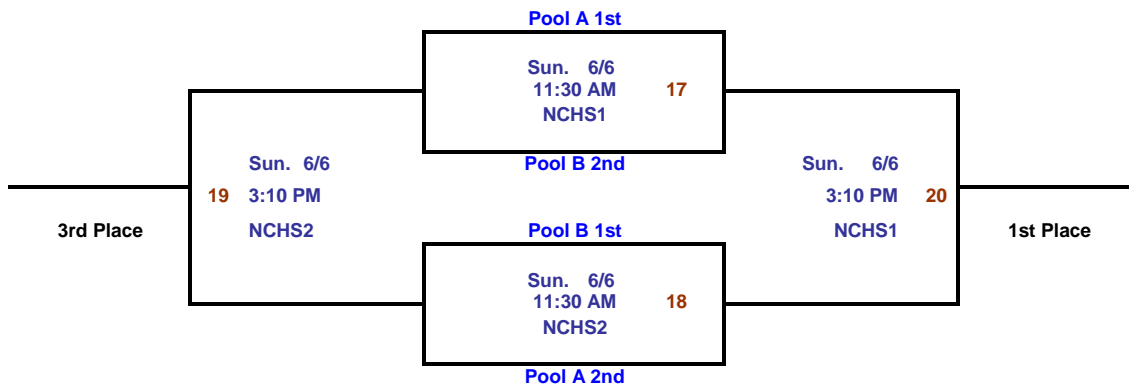

**Pool A**

	Home Team	Score	vs.	Visiting Team	Score	Day	Date	Time	Court
1	Texas Pride		vs.	NC Flight		Fri.	6/4	8:00 PM	NCHS1
2	TKO 16U		vs.	Alodia Eclipse Neigidk		Fri.	6/4	8:00 PM	NCHS2
3	Alodia Eclipse Neigidk		vs.	Texas Pride		Sat.	6/5	6:50 PM	NCHS3
4	NC Flight		vs.	TKO 16U		Sat.	6/5	6:50 PM	NCNGC
5	Texas Pride		vs.	TKO 16U		Sat.	6/5	9:10 PM	NCHS3
6	Alodia Eclipse Neigidk		vs.	NC Flight		Sat.	6/5	9:10 PM	NCNGC

**Pool B**

	Home Team	Score	vs.	Visiting Team	Score	Day	Date	Time	Court
7	Lakers		vs.	Spring Branch Stars		Sat.	6/5	8:00 AM	NCHS3
8	Lady Cardinal Elite		vs.	Alodia Eclipse McCurry		Sat.	6/5	8:00 AM	NCNGC
9	Alodia Eclipse McCurry		vs.	Lakers		Sat.	6/5	10:20 AM	NCHS3
10	Spring Branch Stars		vs.	Lady Cardinal Elite		Sat.	6/5	10:20 AM	NCNGC
11	Lakers		vs.	Lady Cardinal Elite		Sat.	6/5	12:50 PM	NCHS3
12	Alodia Eclipse McCurry		vs.	Spring Branch Stars		Sat.	6/5	12:50 PM	NCNGC

Pool A Record	W	L
Texas Pride		
TKO 16U		
Alodia Eclipse Neigidk		
NC Flight		

Pool B Record	W	L
Lakers		
Lady Cardinal Elite		
Alodia Eclipse McCurry		
Spring Branch Stars		

It is the Coach's responsibility to check the web page for any schedule changes. At check-in, please review your schedule in the Coach's Packet to be assured you have the most current schedule (compare Rev. #s on the top right corner of the page). Once tournament play has started, you need to check the schedules posted at your gym for scores, seedings and any game

**Bracket Play**

**Championship Bracket**

The team listed on the top of the bracket is the home team.

**Challenger Bracket**

The team listed on the top of the bracket is the home team.