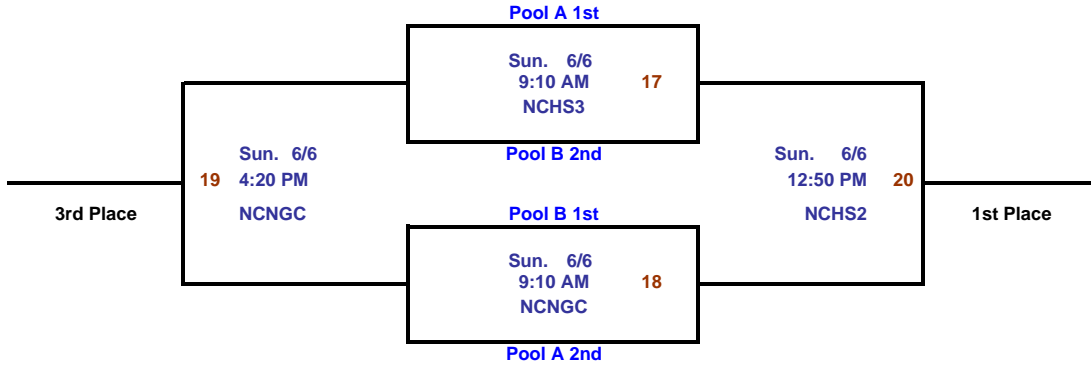

Pool B

	Home Team	Score		Visiting Team	Score	Day	Date	Time	Court
7	FUSION		vs.	Capital City Lady Elks		Sat.	6/5	9:10 AM	NCHS1
8	Lady Tarheels		vs.	Alodia Eclipse Griffin		Sat.	6/5	9:10 AM	NCHS2
9	Alodia Eclipse Griffin		vs.	FUSION		Sat.	6/5	11:30 AM	NCHS1
10	Capital City Lady Elks		vs.	Lady Tarheels		Sat.	6/5	11:30 AM	NCHS2
11	FUSION		vs.	Lady Tarheels		Sat.	6/5	2:00 PM	NCHS1
12	Alodia Eclipse Griffin		vs.	Capital City Lady Elks		Sat.	6/5	2:00 PM	NCHS2

Pool A Record	W	L
Spartan Pride (Black)		
Houston Heat		
Katy Rebels '95 RED		
Houston Hoops - Shoettelkotte		

Pool B Record	W	L
FUSION		
Lady Tarheels		
Alodia Eclipse Griffin		
Capital City Lady Elks		

Bracket Play

Championship Bracket

The team listed on the top of the bracket is the home team.

Grand Championship

The team listed on the top of the bracket is the home team.

Challenger Bracket

The team listed on the top of the bracket is the home team.