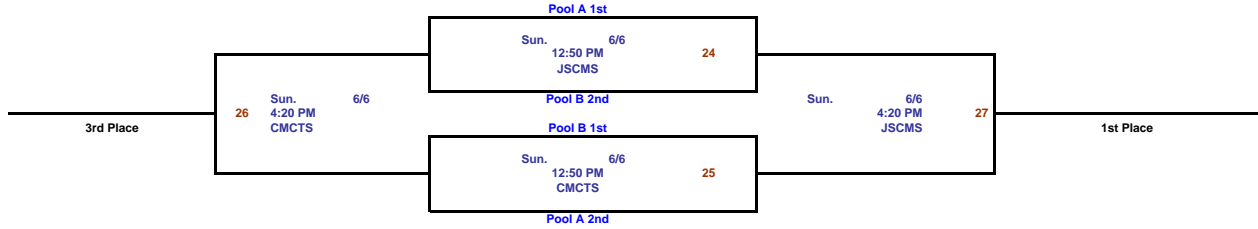

The teams will first play in 2 pools. The top 2 teams in each pool will play in the Championship Bracket. The remaining teams will play the same place team from the other pool. See the tournament rules for tie-breaker procedures. Team and individual awards will be given to the top 3 places in the Championship Bracket.

Pool B

	Home Team	Score	vs.	Visiting Team	Score	Day	Date	Time	Court
11	Louisiana Starz - 1		vs.	KBB		Sat.	6/5	10:20 AM	JSCMS
12	Louisiana Select		vs.	Minden Bulldogs		Sat.	6/5	10:20 AM	CMCTS
13	KBB		vs.	Renegades		Sat.	6/5	12:50 PM	JSCMS
14	Louisiana Starz - 1		vs.	Louisiana Select		Sat.	6/5	12:50 PM	CMCTS
15	KBB		vs.	Louisiana Select		Sat.	6/5	3:10 PM	JSCMS
16	Renegades		vs.	Minden Bulldogs		Sat.	6/5	3:10 PM	CMCTS
17	Minden Bulldogs		vs.	Louisiana Starz - 1		Sat.	6/5	6:50 PM	JSCMS
18	Louisiana Select		vs.	Renegades		Sat.	6/5	6:50 PM	CMCTS
19	Minden Bulldogs		vs.	KBB		Sun.	6/6	10:20 AM	LCP
20	Renegades		vs.	Louisiana Starz - 1		Sun.	6/6	10:20 AM	JSCMS

Pool A Record	W	L
B.I.G. D.O.G.S.		
East Texas SilverStars		
Russell Bees		
North Texas Bulldogs		
Louisiana Starz - 2		

Pool B Record	W	L
Louisiana Starz - 1		
Minden Bulldogs		
Louisiana Select		
KBB		
Renegades		

Bracket Play

Championship Bracket

The team listed on the top of the bracket is the home team.

9th Place Game

	Home Team	Score	vs.	Visiting Team	Score	Day	Date	Time	Court
21	Pool A 5th			Pool B 5th		Sun.	6/6	2:00 PM	CMCTS