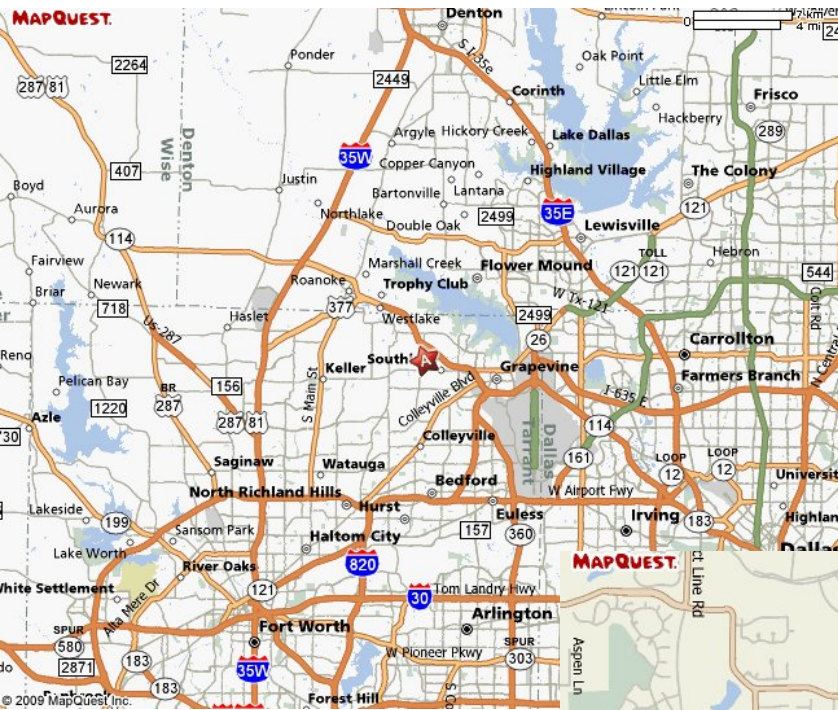

Maps of Carroll High School

800 N White Chapel Blvd
Southlake, TX 76092

← Long Range Map

Mid Range Map →

← Close Range Map