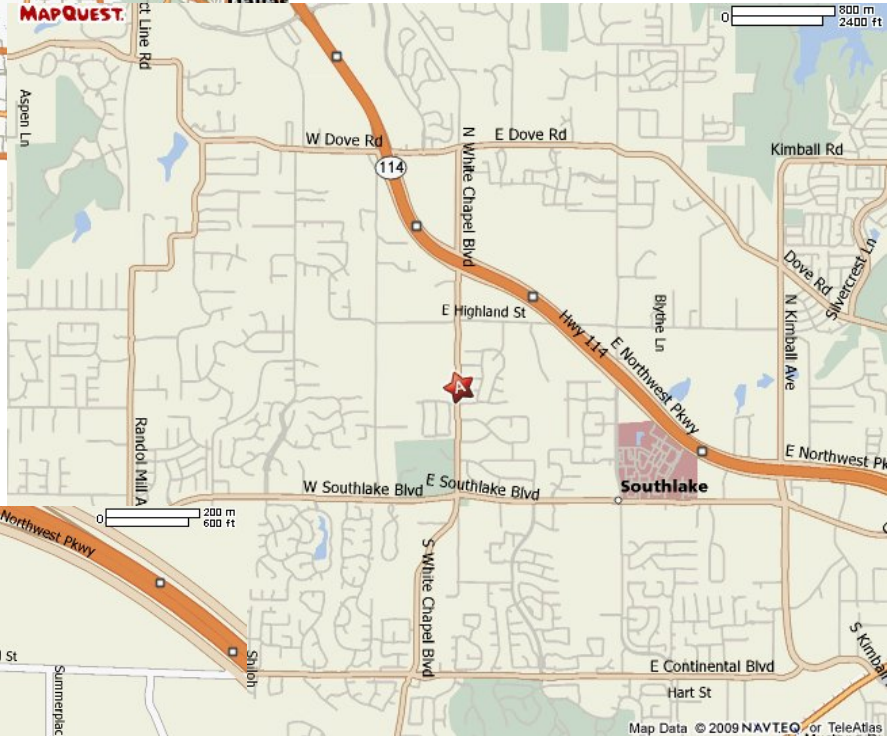

Maps of Carroll High School

800 N White Chapel Blvd
Southlake, TX 76092

← Long Range Map

Mid Range Map →

← Close Range Map