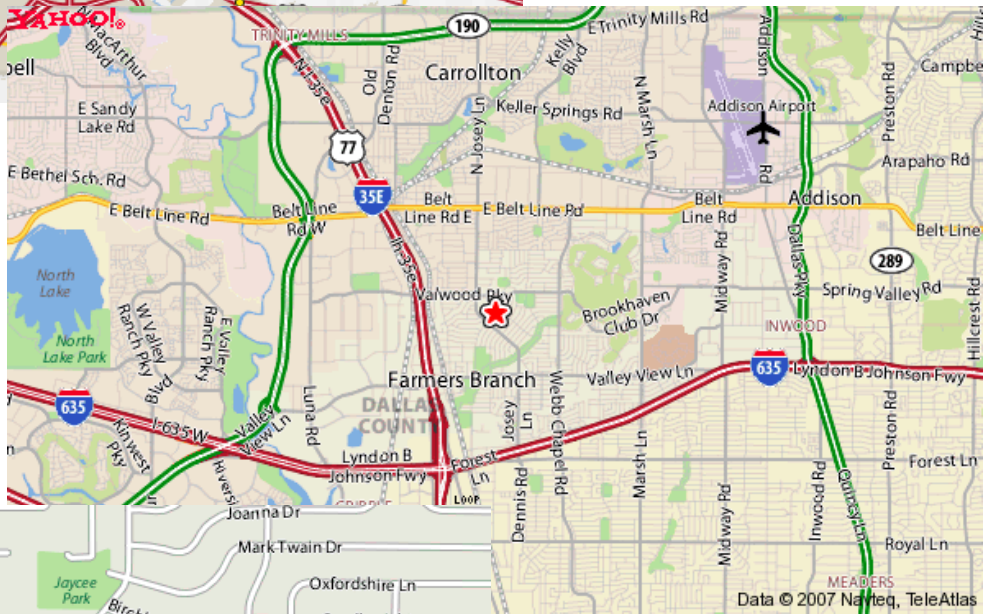

Maps to Farmers Branch Park

13985 Dennis Lane

Farmers Branch, TX 75234

← Long Range Map

Mid Range Map →

← Close Range Map

Data © 2007 Navteq, TeleAtlas