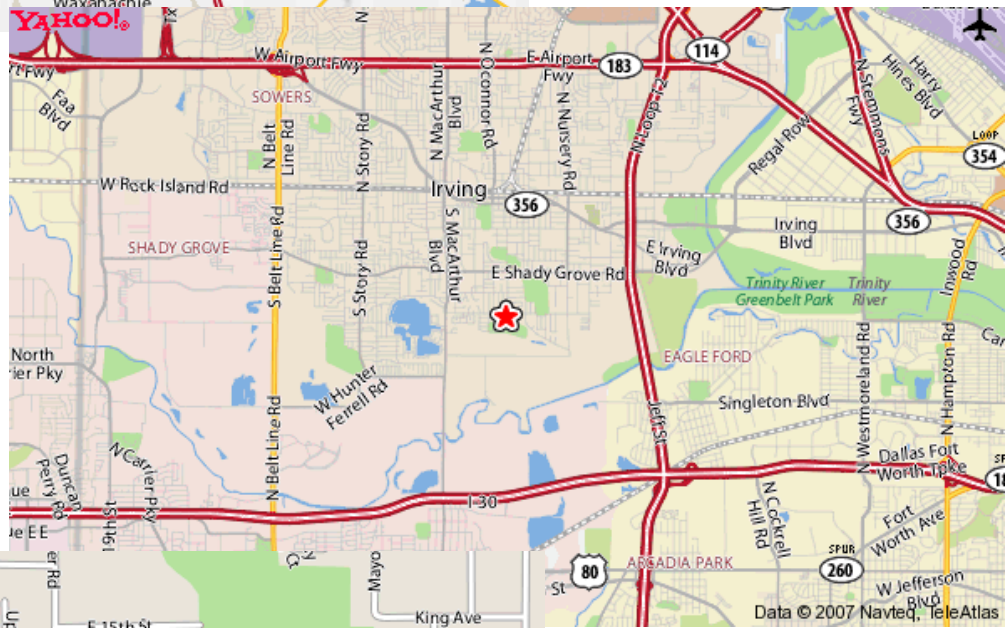

Maps of Irving Nimitz High School

100 W Oakdale Rd.
Irving, TX 75060

← Long Range Map

Mid Range Map →

← Close Range Map