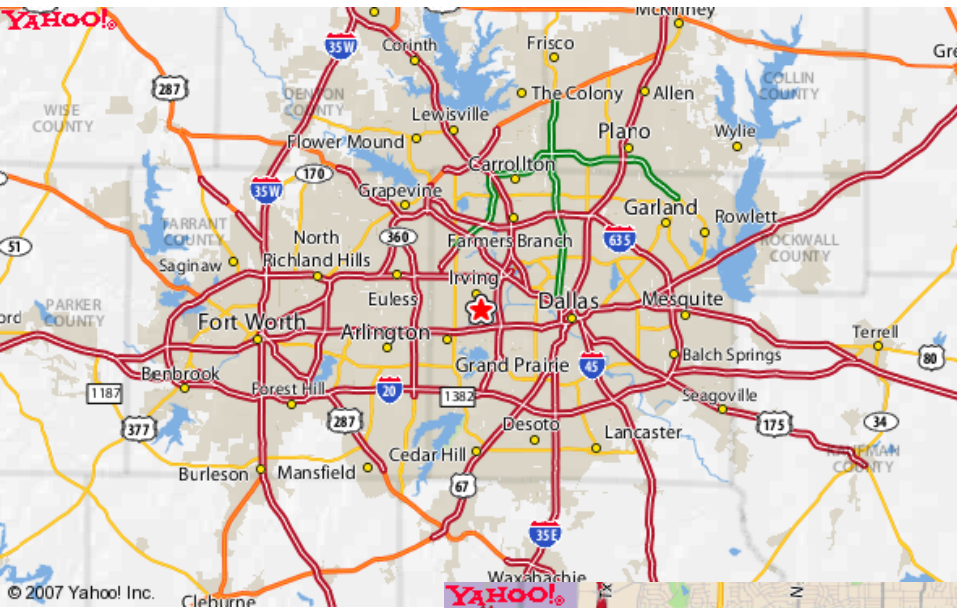

Maps of Irving Nimitz High School

100 W Oakdale Rd.
Irving, TX 75060

← Long Range Map

Mid Range Map →

← Close Range Map