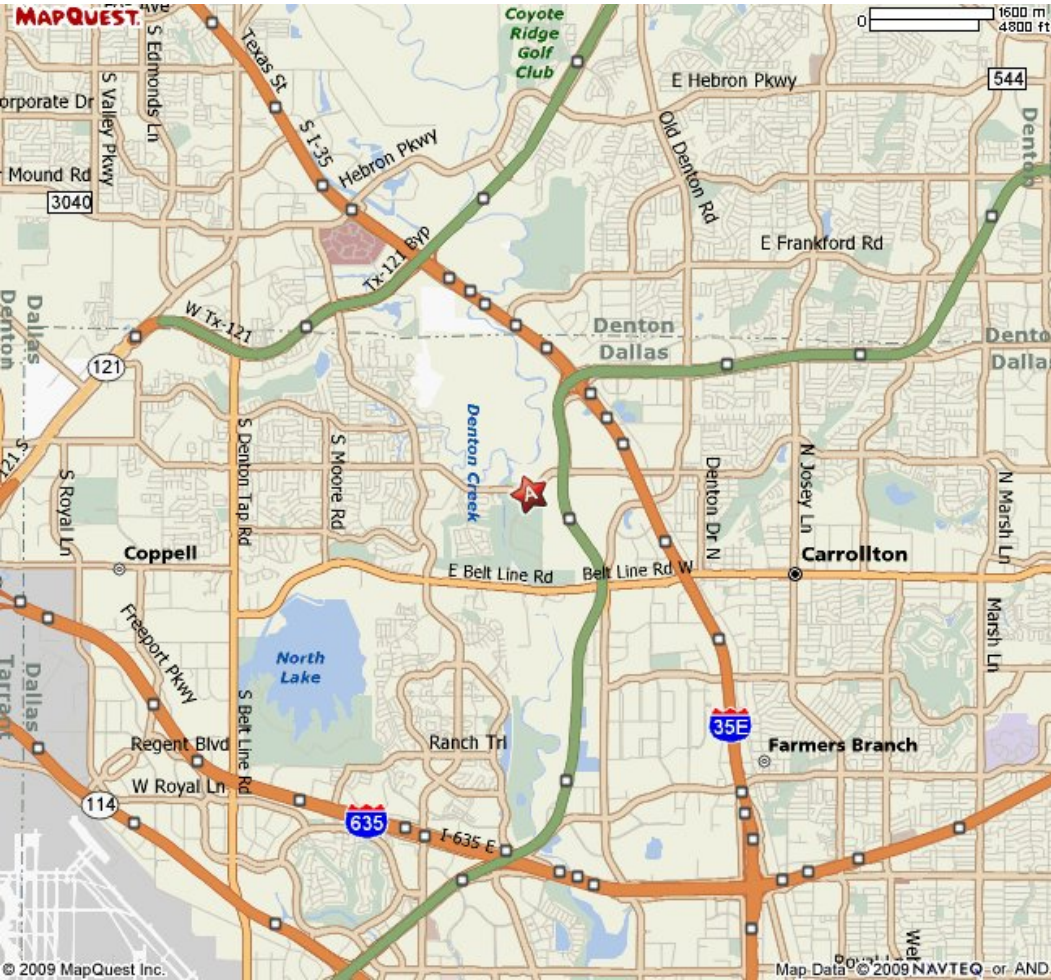

Maps of McInnish Soccer Complex

2355 Sandy Lake Road

Carrollton, TX 75006

Long Range Map

Close Range Map