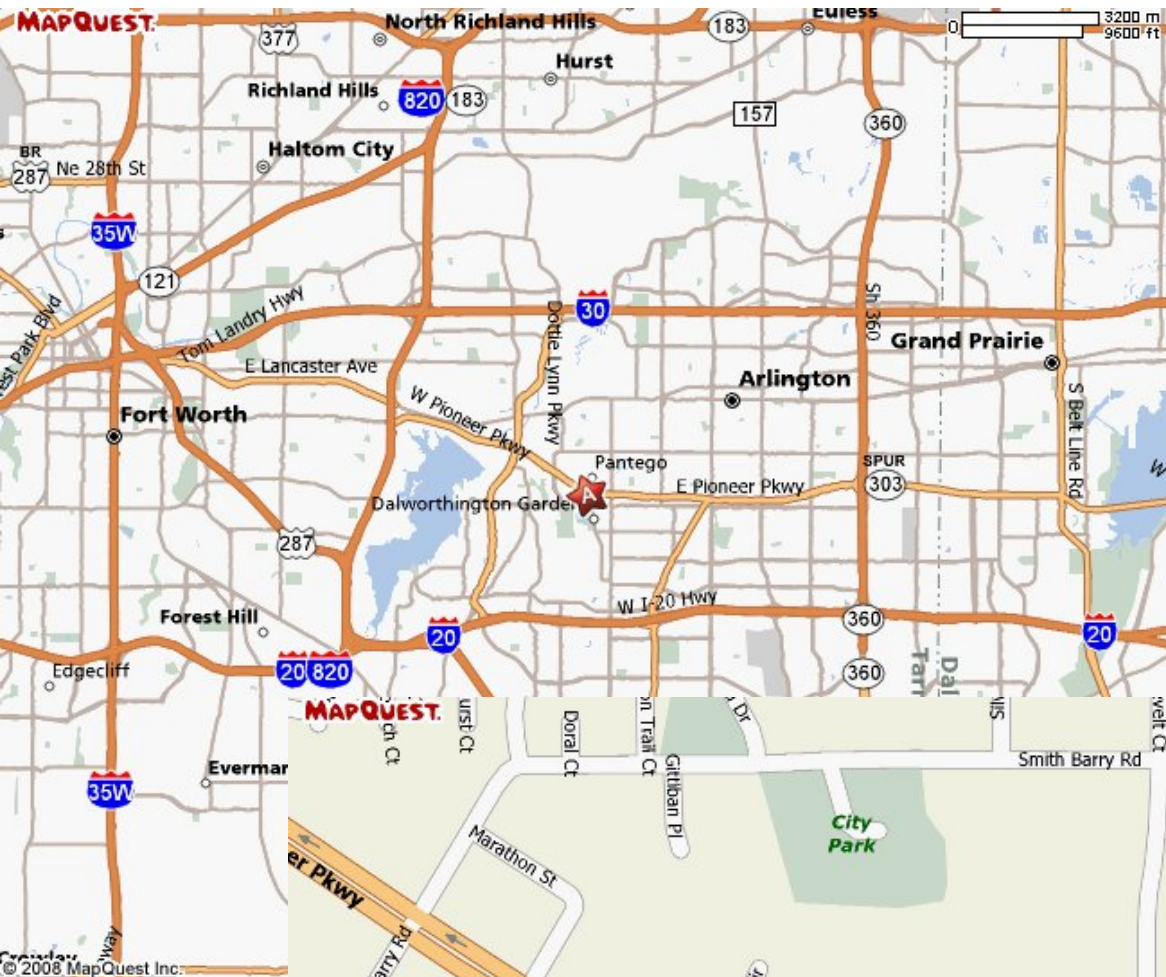

# Maps of Polaris Soccer Complex

3210 W. Pioneer Parkway

Arlington, TX 76013

Long Range Map

Close Range Map