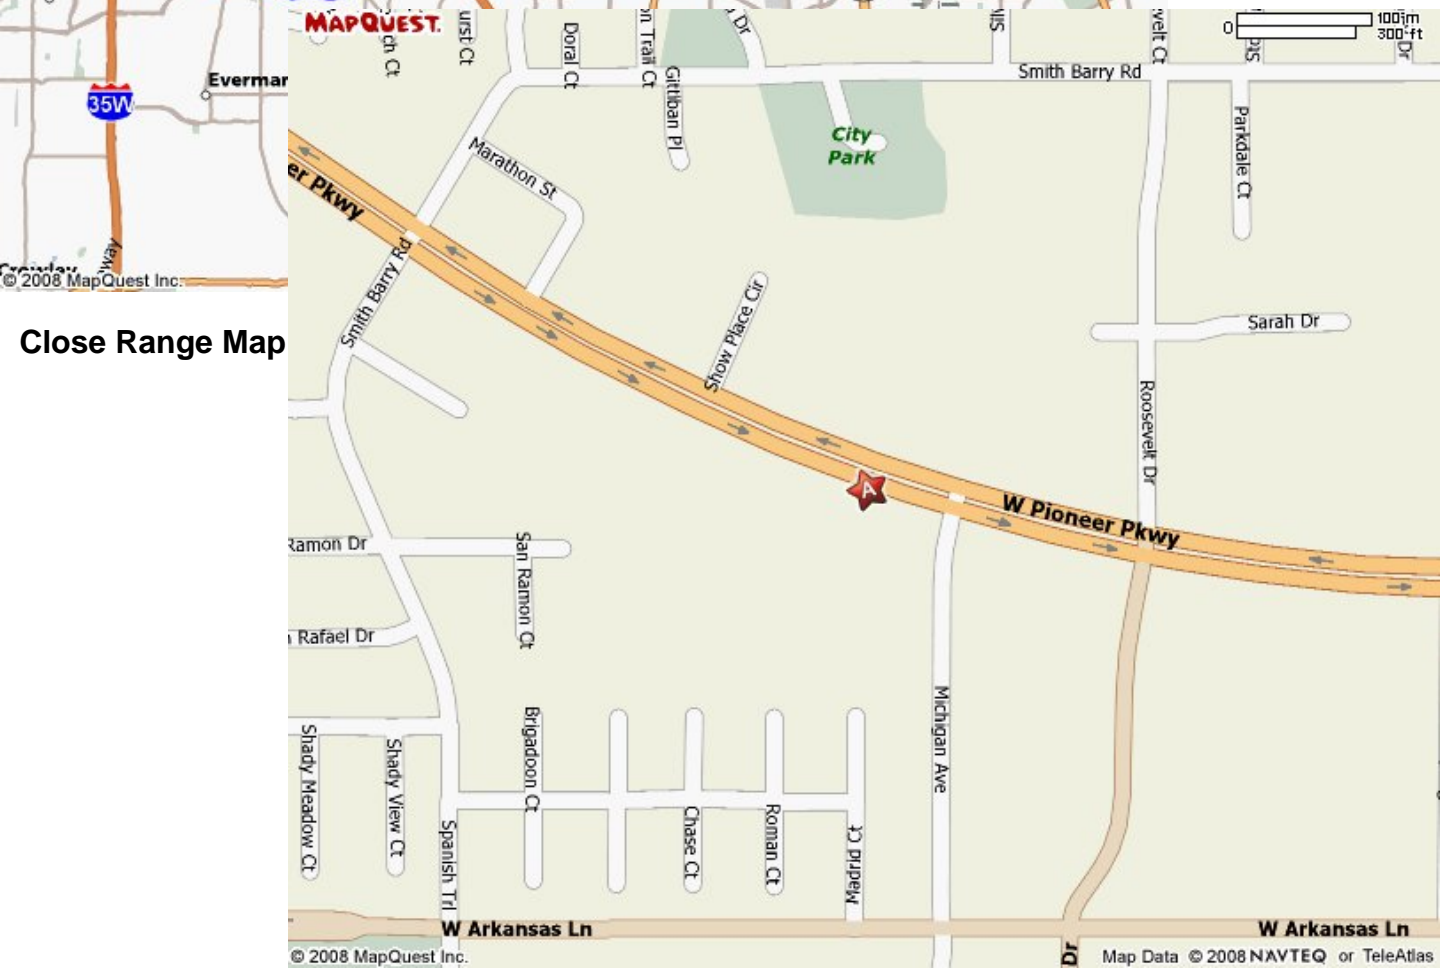

# Maps of Polaris Soccer Complex

3210 W. Pioneer Parkway

Arlington, TX 76013

Long Range Map

Close Range Map