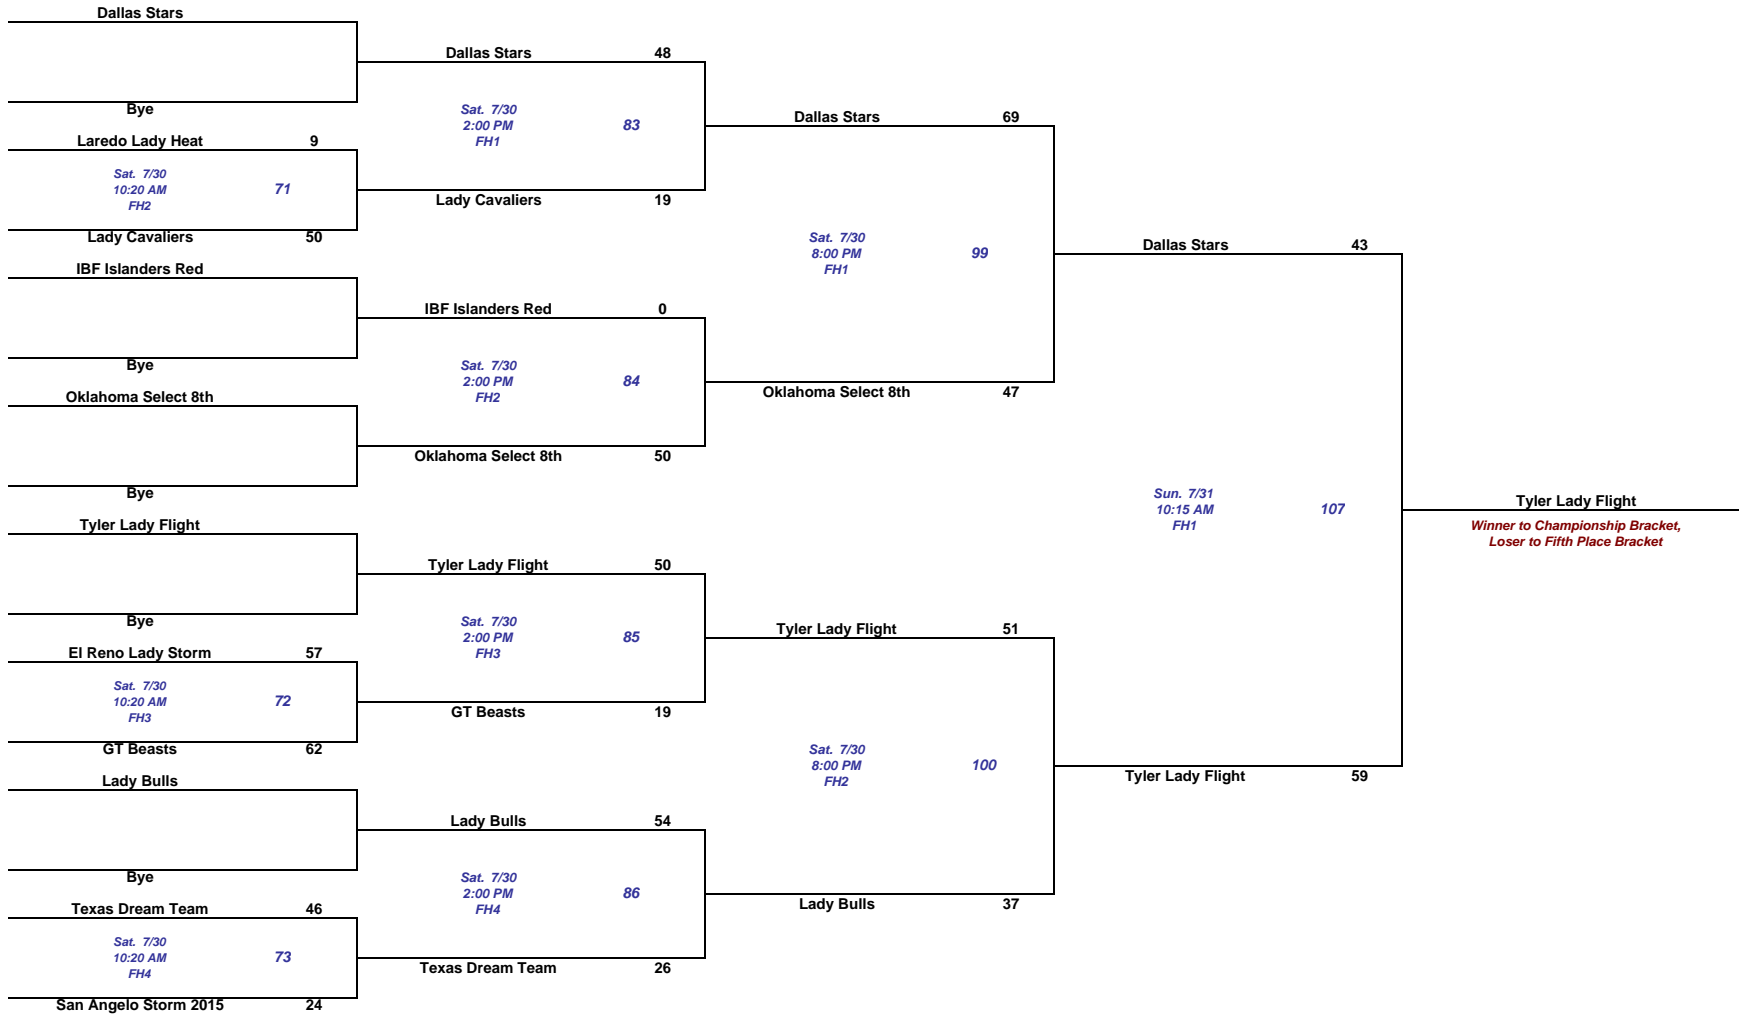

8th Grade Girls Division

REV.01

Championship Bracket Play

7/31/11 7:36 PM

Visit www.primetimesports.ihigh.com to see live and archived video from the 2011 PrimeTime Sports National Championship Basketball Tournament!

The team listed on the top of the bracket is the home team.

Bracket A