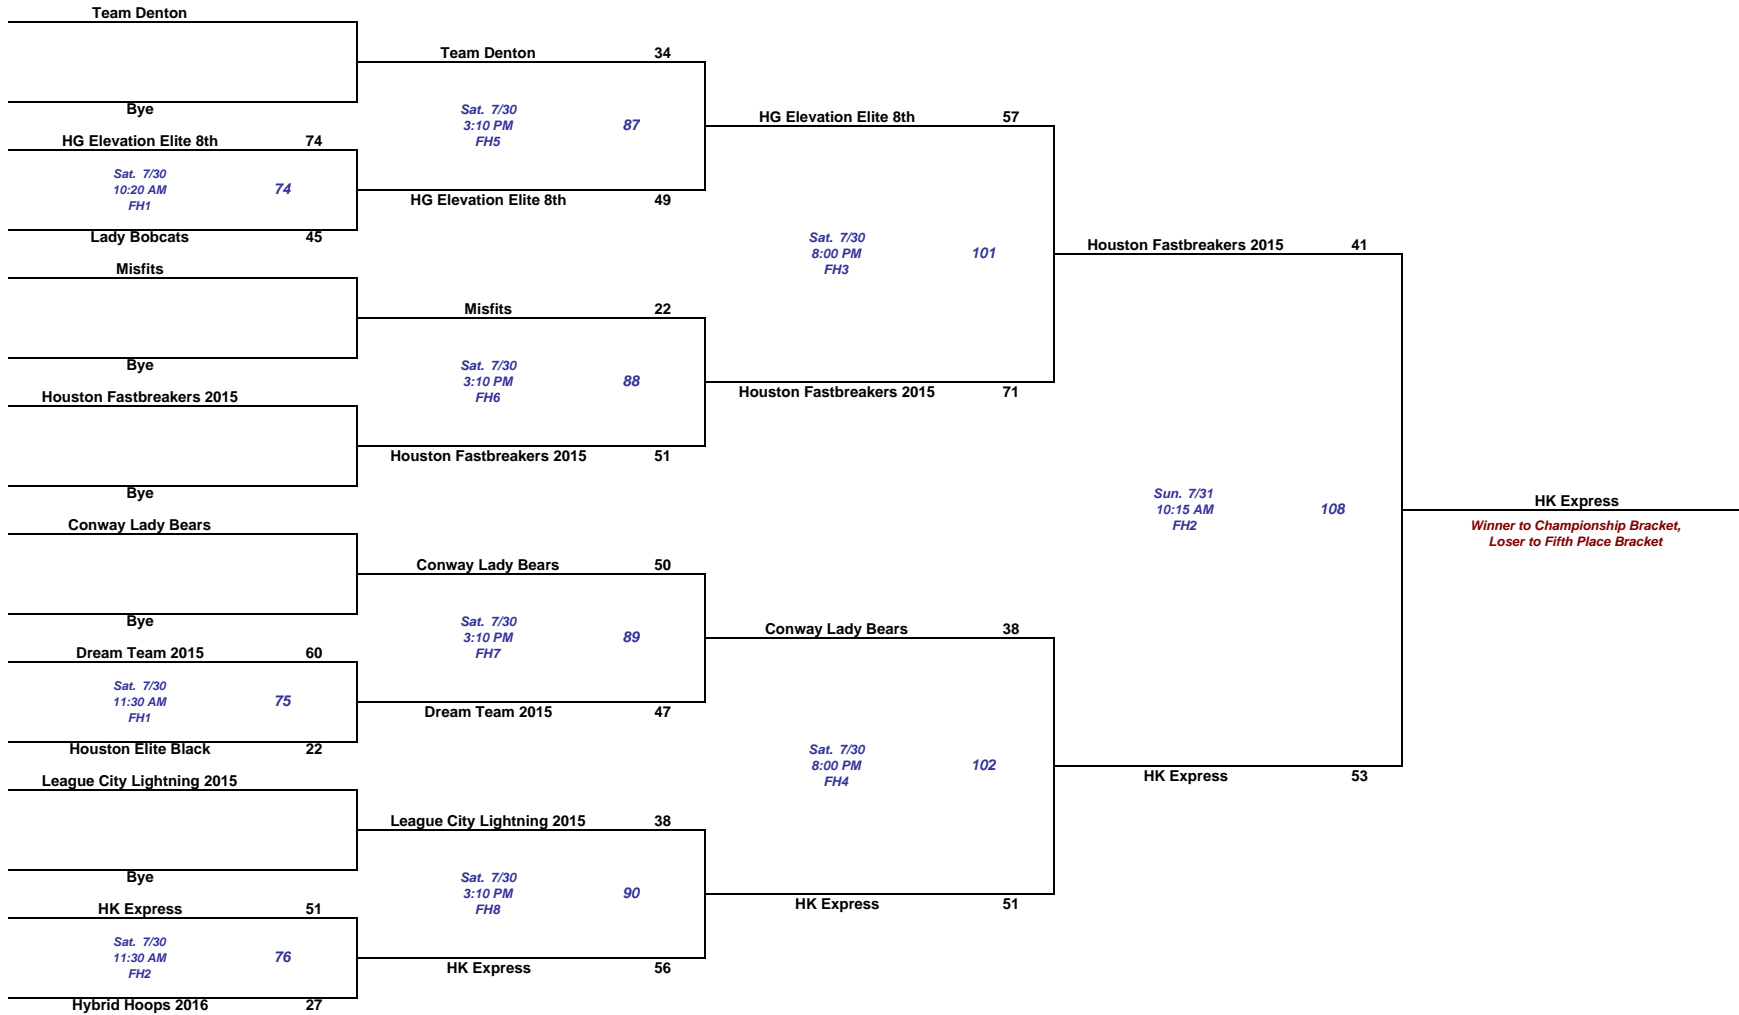

8th Grade Girls Division

REV.01

Championship Bracket Play

7/31/11 7:36 PM

Visit www.primetimesports.ihigh.com to see live and archived video from the 2011 PrimeTime Sports National Championship Basketball Tournament!

The team listed on the top of the bracket is the home team.

Bracket B