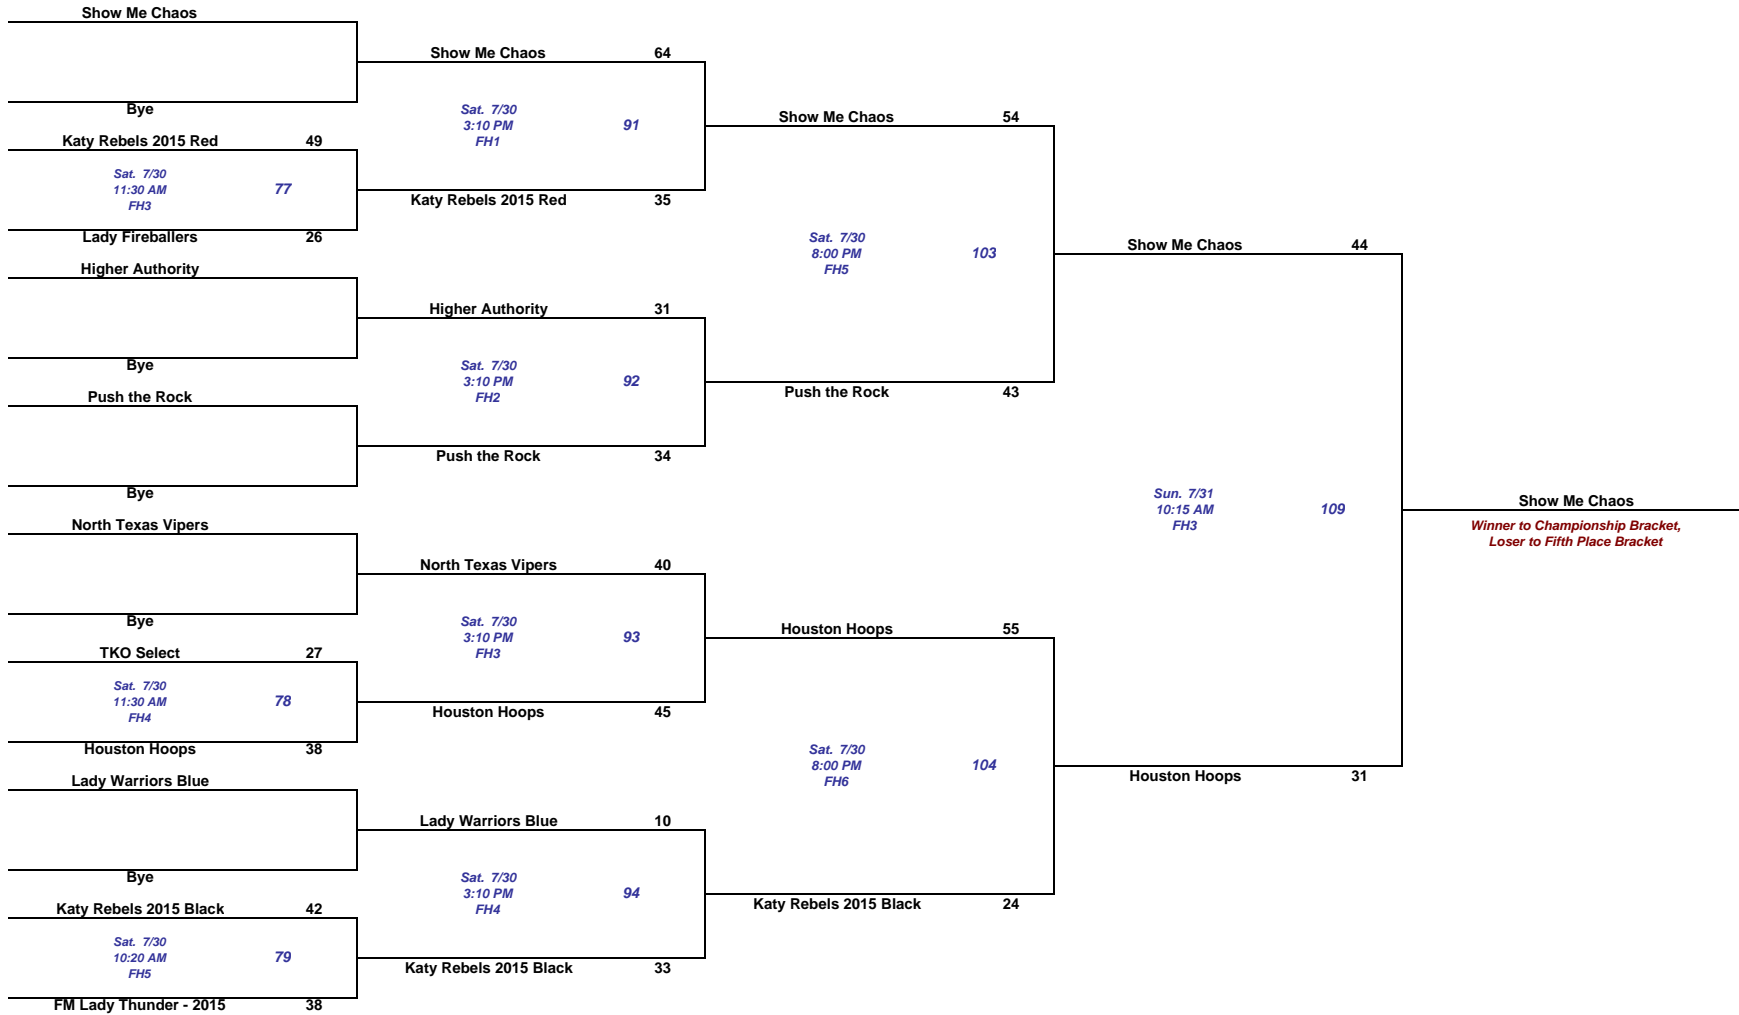

8th Grade Girls Division

REV.01

Championship Bracket Play

7/31/11 7:36 PM

Visit www.primetimesports.ihigh.com to see live and archived video from the 2011 PrimeTime Sports National Championship Basketball Tournament!

The team listed on the top of the bracket is the home team.

Bracket C