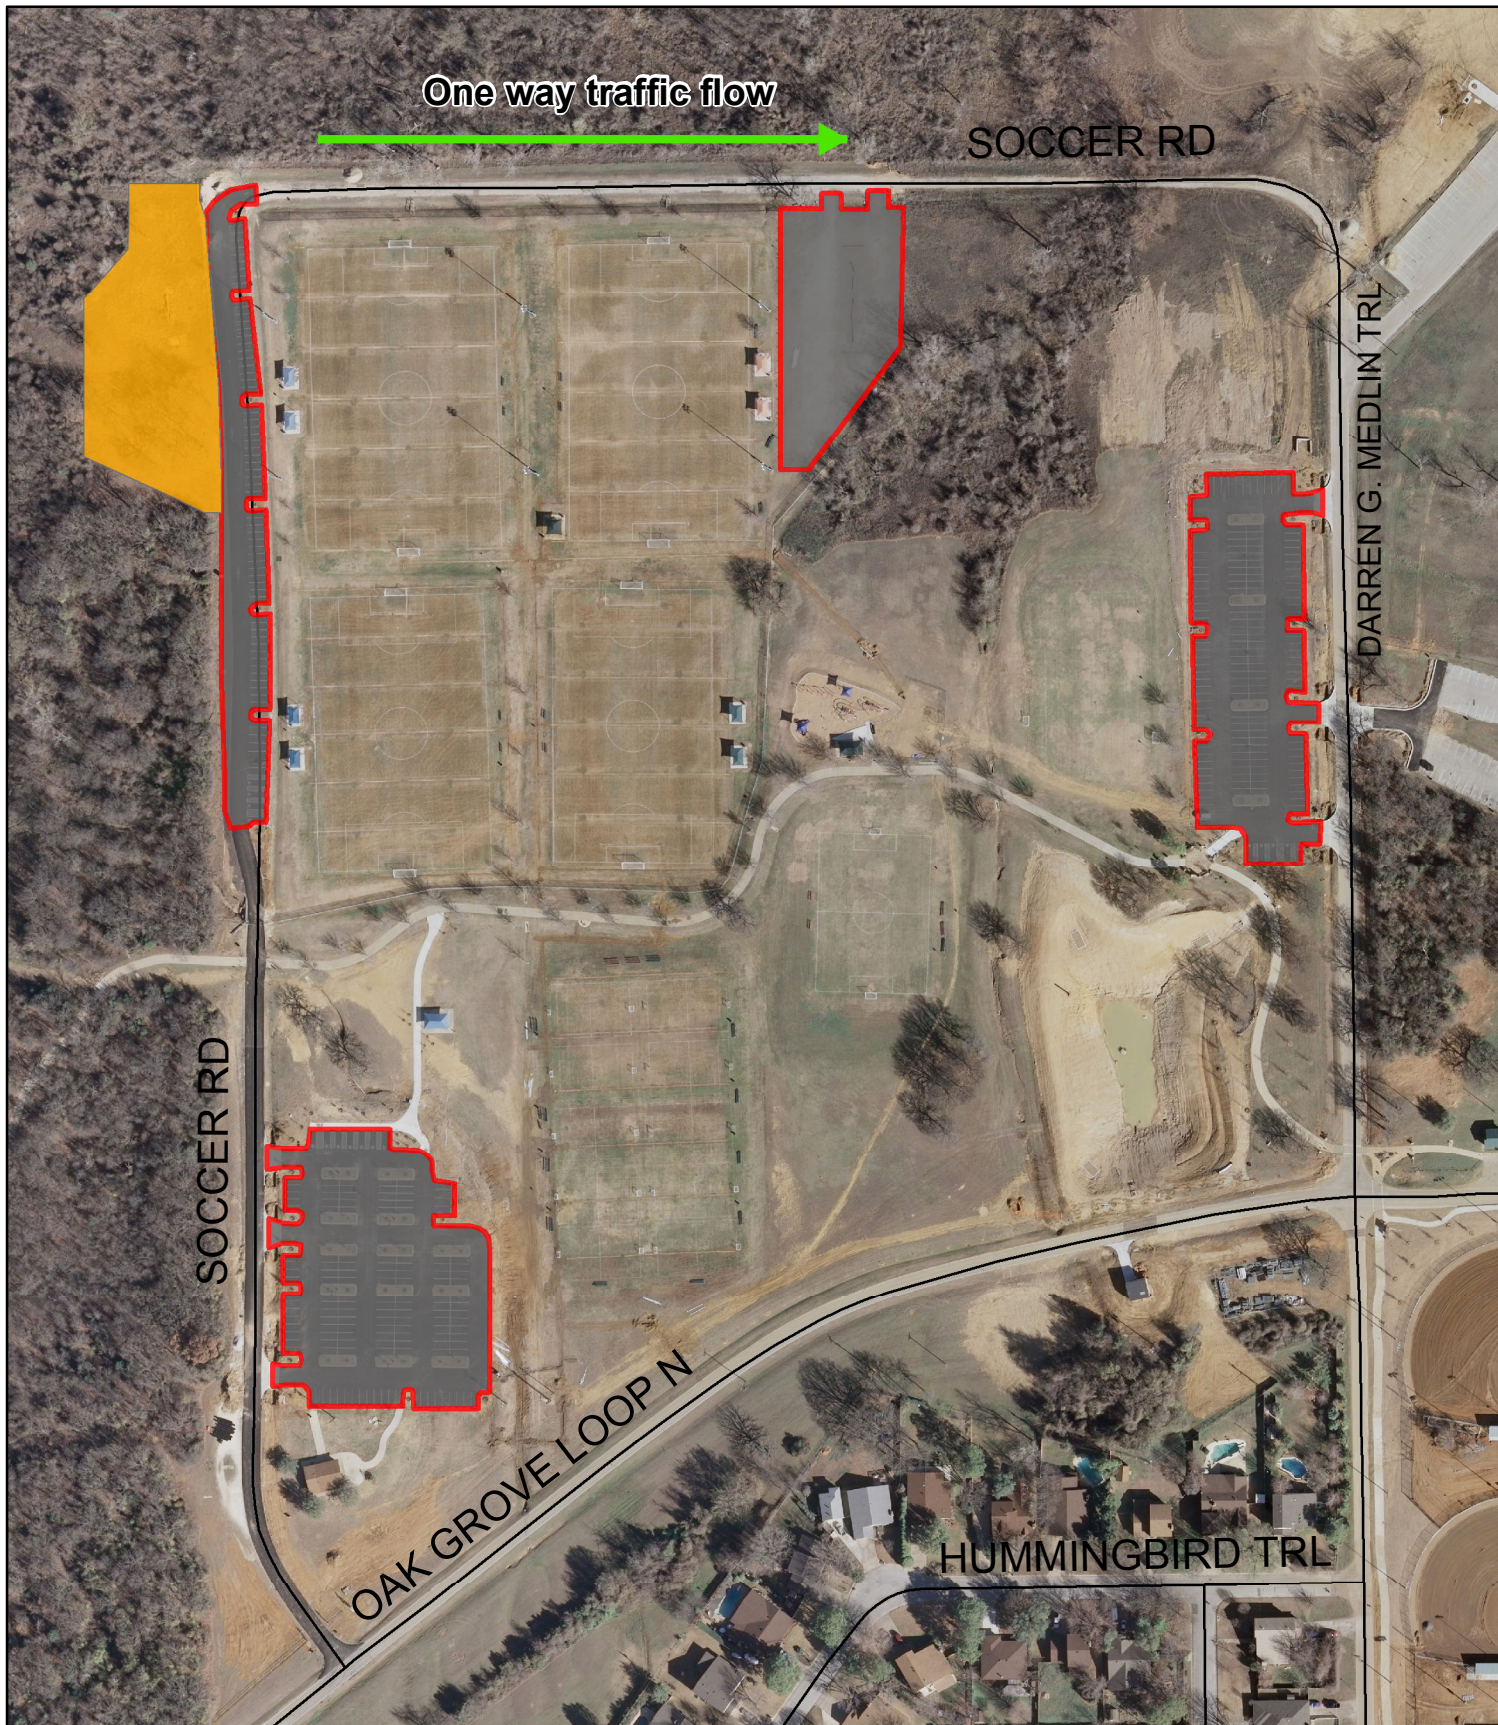

Oak Grove Soccer Parking

Legend

Oak Grove Soccer Parking type

-  Overflow
-  Regular

 Streets