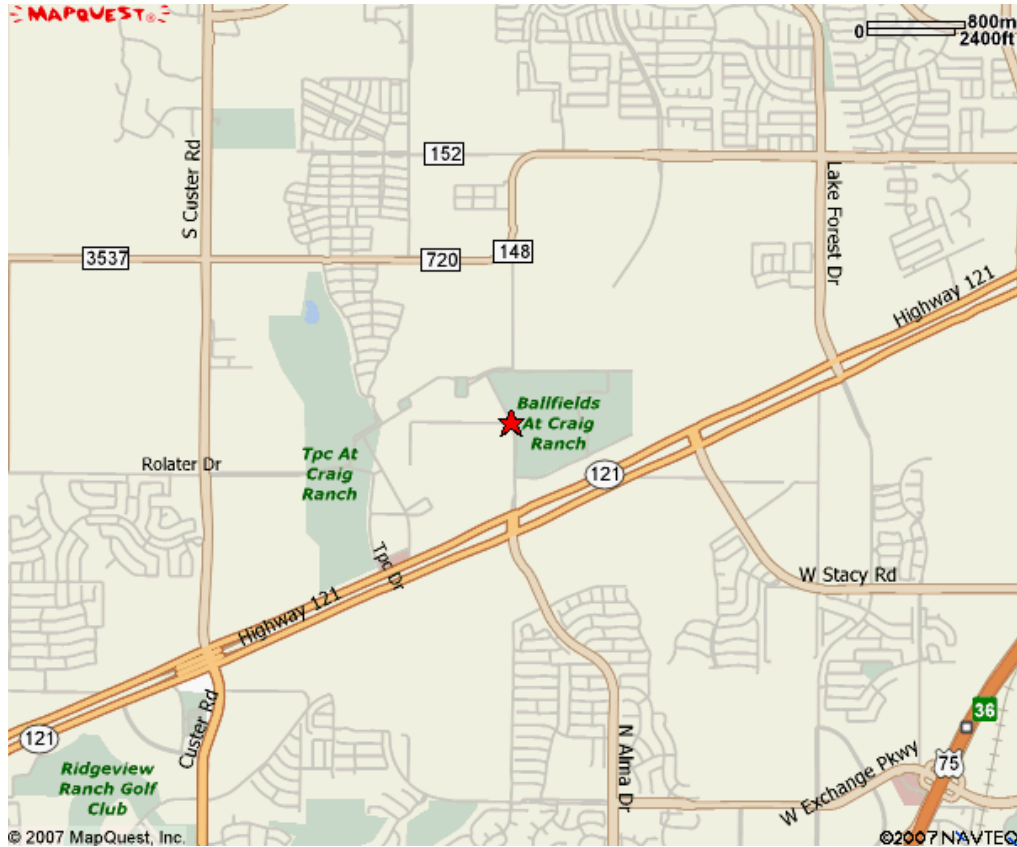

McKinney Soccer Complex at Craig Ranch 6151 Alma Road McKinney TX 75070

McKinney Soccer Complex at Craig Ranch 6151 Alma Road McKinney TX 75070

From the South on I-75 (Central Expressway):

- Travel North on I-75 (Central Expressway)
- Turn left on Hwy 121
- Travel West on Hwy 121
- Turn right on Alma
- Travel North on Alma to Henneman Way
- Turn right on Henneman Way
- Fields on left

From the North on I-75 (Central Expressway):

- Travel South on I-75 (Central Expressway)
- Take exit #38A (Hwy 121)
- Travel West on Hwy 121
- Turn right on Alma
- Travel North on Alma
- Turn right on Henneman Way
- Fields on left

From the South on Dallas North Tollway:

- Travel North on Dallas North Tollway
- Turn right on Hwy 121
- Travel East on Hwy 121
- Turn left on Alma
- Travel North on Alma
- Turn right on Henneman Way
- Fields on left

From the West on Hwy 121:

- Travel East on Hwy 121
- Turn left on Alma
- Travel North on Alma
- Turn right on Henneman Way
- Fields on left